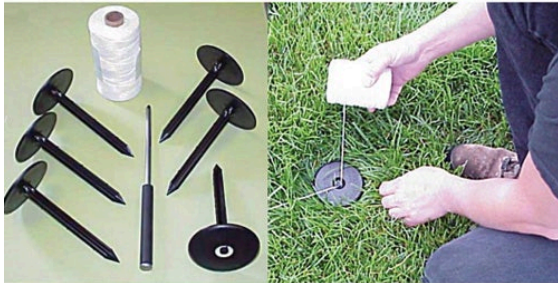

ProLine Baseball Layout - Pkg/12

RAF2719

Details

Measure only once and permanently locate layout points for any sports field. These one-piece durable marker anchors with built-in string guide are easy to install. Simply punch a hole in the ground with the starter tool, set the marker, string the line and stripe. If the line fades, re-stripe or re-string the markers with no re-measuring. Unique design will not catch cleats or attract debris. Anchor sets include anchors, starter tool and 600' of cord.

- Permanent field layout markers
- Will not catch cleats or debris
- Sets include anchors, starter tool and 600' of cord

Specifications

Manufacturer	New Stripe
Package Quantity	12

O.J. Company

294 Rang St-Paul Sherrington, J0L 2N0
450-247-2758