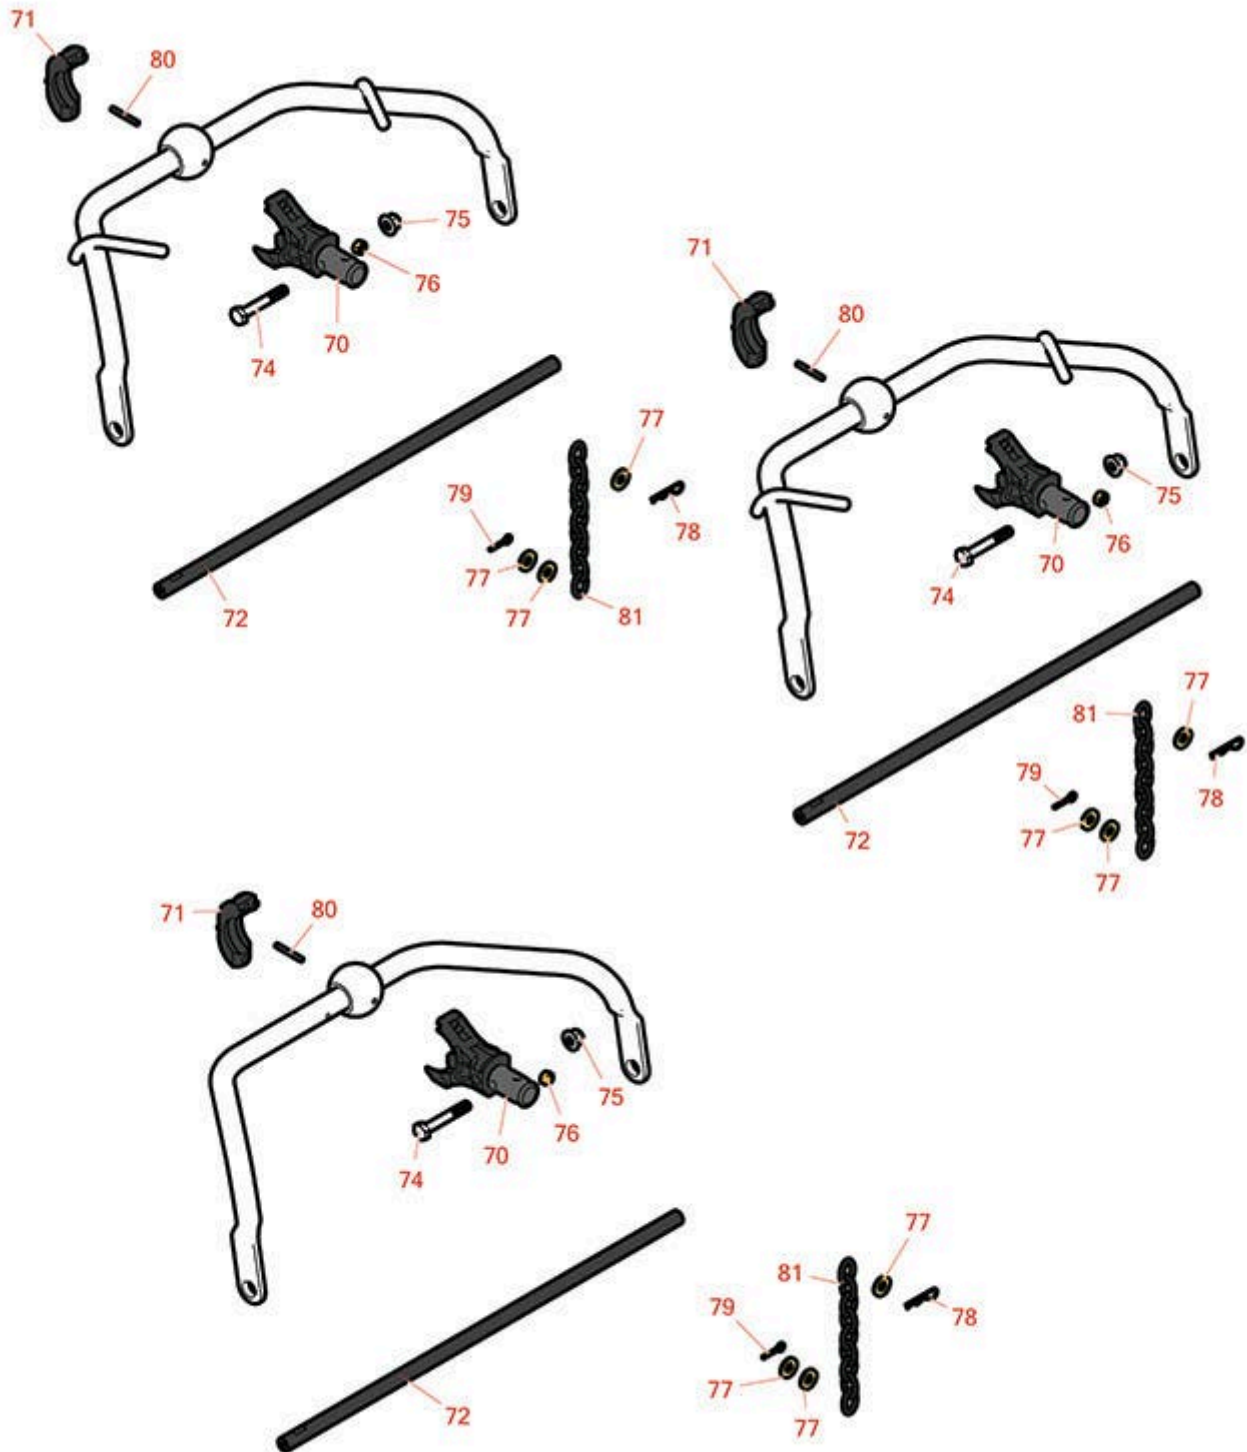

Replaces John Deere 2550 E-Cut Riding Greens Mower Parts

Traction Unit
Front Lift Arm & Yoke Kits

All original equipment manufacturers names and part numbers are used for identification purposes only, and we are in no way implying that our products are original equipment parts. Prices subject to change without notice.

Replaces John Deere 2550 E-Cut Riding Greens Mower Parts

*Traction Unit
Front Lift Arm & Yoke Kits*

Item No	R&R Part No.	OEM Part No.	Description	Qty Req	Order Quantity
---------	--------------	--------------	-------------	---------	----------------

Other Parts Available

70	RMT6295	MT6295, UC26099	Pin Fastener - Lift Arm Yoke Adapter	3	
71	RUC15037	MT6233, UC15037	Bracket - Yoke Adapter Cap	3	
72	RUC13425	UC13425	Rod - Hardened	3	
74	R19M7809	19M7809	Screw	3	
75	R14M7465	14M7465	Lock Nut - M10-1.50 Fl	3	
76	R14M7166	14M7166	Locknut - 8mm x 1.25 ESNA	3	
77	R24H1682	24H1682	Washer - 13/32 x 7/8 x 1/8	9	
78	RR50647	J16931, R50647	Pin - Hair Cotter	3	
79	R460026		Pin - Cotter 1/8 x 3/4	3	
80	R34H286	34H286	Spring Pin	3	
81	RAMT1479	AMT1479	Chain - Link	3	