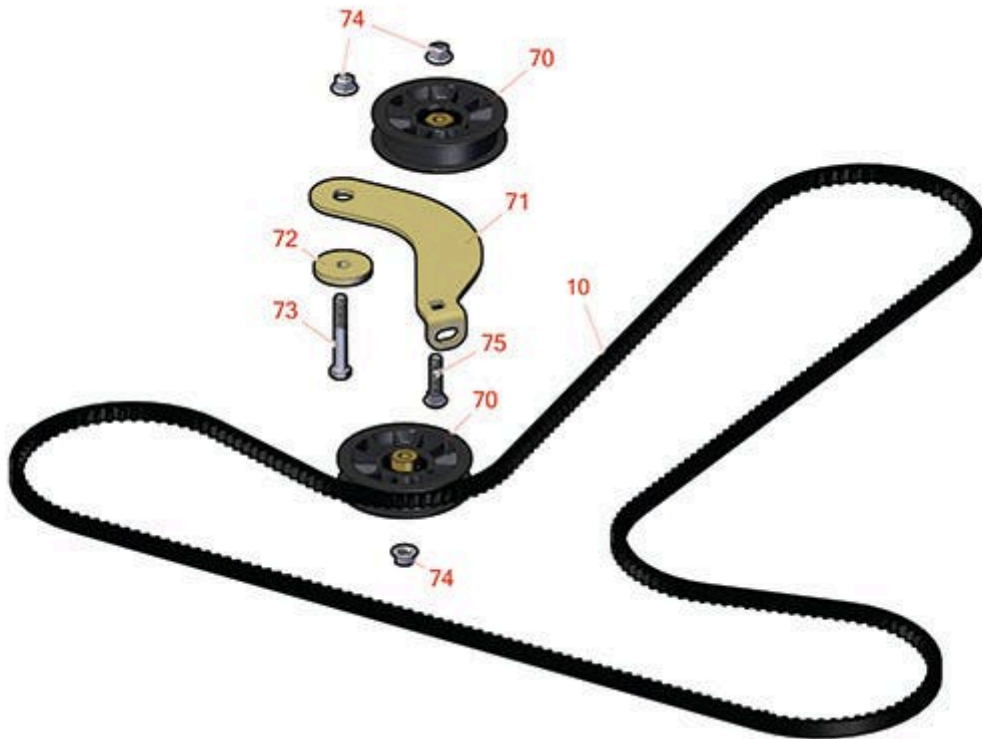

Replaces Toro Titan MX 6080 Parts

Zero Turn Mower with 60in Deck - Model 74873

Traction Drive Assembly

All original equipment manufacturers names and part numbers are used for identification purposes only, and we are in no way implying that our products are original equipment parts. Prices subject to change without notice.

Replaces Toro Titan MX 6080 Parts

Zero Turn Mower with 60in Deck - Model 74873

Traction Drive Assembly

Item No	R&R Part No.	OEM Part No.	Description	Qty Req	Order Quantity
---------	--------------	--------------	-------------	---------	----------------

Belts

10	R115-9613	115-9613	Belt - Cogged V	1	
----	------------------	----------	-----------------	---	--

Other Parts Available

70	R109-3397	109-3397	Pulley - Idler - Flat 3.5 in	2	
----	------------------	----------	------------------------------	---	--

74	R104-8301	104-8301, 104-9301, 109-6658, 133-7570	Locknut - 3/8-16 Nylon Flanged	3	
----	------------------	---	--------------------------------	---	--

75	R3231-4	01-157-0440, 01-173-0612, 3231-4	Bolt - Carriage 3/8-16 x 1-1/2	1	
----	----------------	--	--------------------------------	---	--