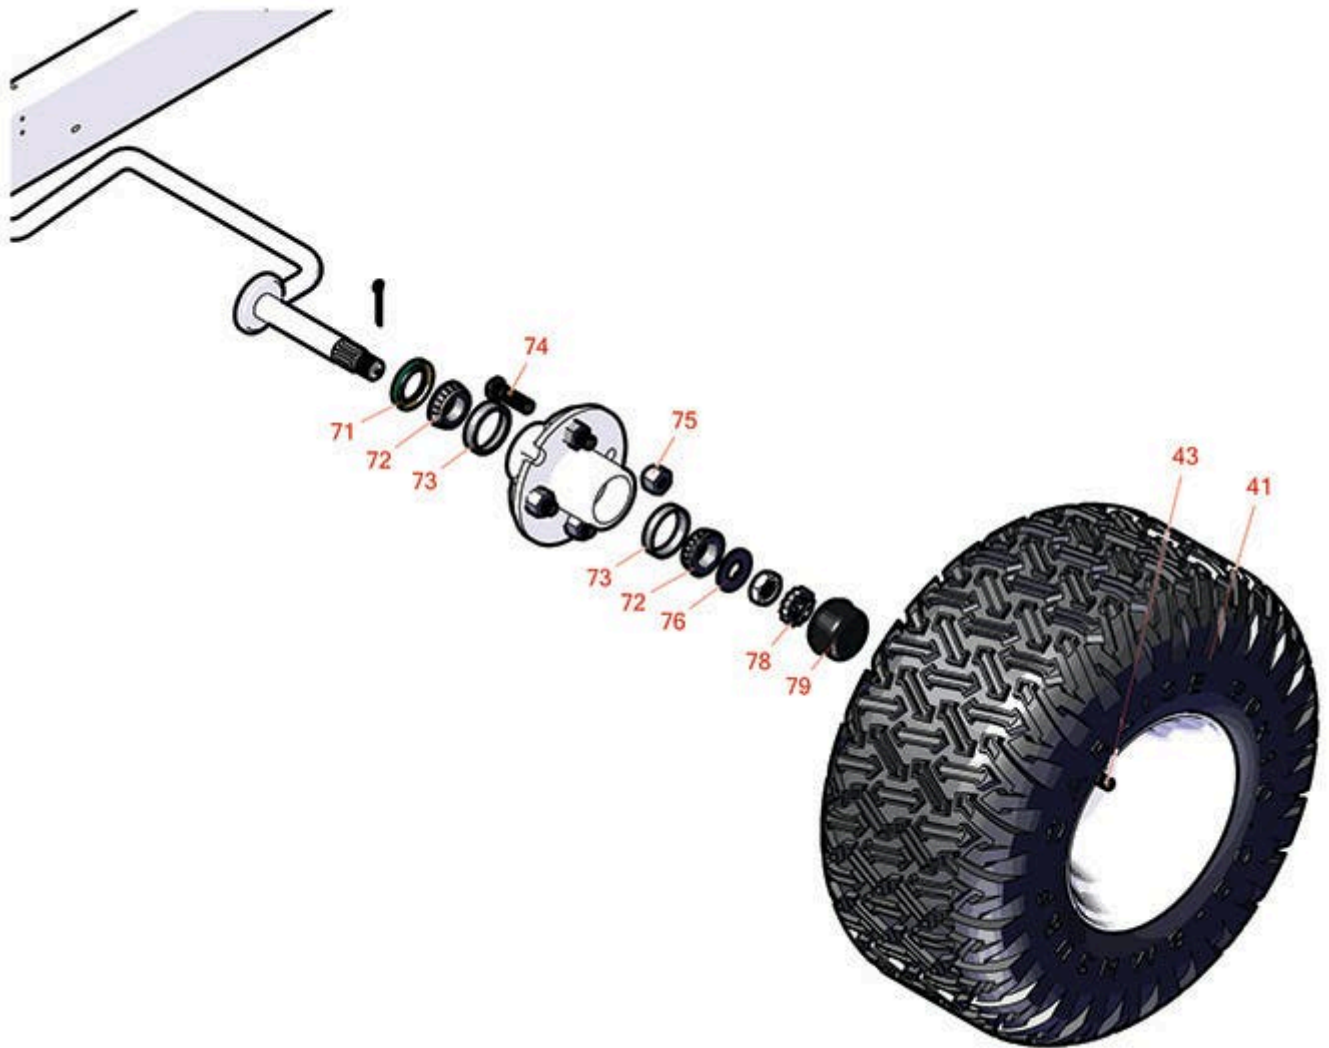

# Replaces Toro Pro Force Debris Blower Parts

Blower - Model 44553  
Frame, Wheel & Axle Assembly

All original equipment manufacturers names and part numbers are used for identification purposes only, and we are in no way implying that our products are original equipment parts. Prices subject to change without notice.

# Replaces Toro Pro Force Debris Blower Parts

Blower - Model 44553  
Frame, Wheel & Axle Assembly

Item No	R&R Part No.	OEM Part No.	Description	Qty Req	Order Quantity
---------	--------------	--------------	-------------	---------	----------------

## Tires & Wheels

41	<b>TIRES</b>		<a href="#">Click Here to View Complete Tire Selection</a>	0	
43	<b>R232-27</b>	232-27, 232-31	Stem - Valve w/ Cap	2	

## Other Parts Available

71	<b>R112-1690</b>	112-1690	Seal - Hub - 1 1/4" ID	2	
72	<b>R254-94</b>	1-543509, 254-94, 32-8090, 32-8240, 32-9640, 40440, 62-3330	Tapered Bearing Cone	4	
73	<b>R254-72</b>	01-103-0050, 01-103-0120, 01-103-0140, 1-543508, 254-71, 254-72, 40439, 62-3340, 99-4511	Cup - Bearing	4	
74	<b>R114-3918</b>	1-633926, 114-3918	Stud - Wheel - 1/2-20 x 1 15/16	8	
75	<b>R242-50</b>	242-50	Nut - 1/2-20 Wheel	8	
76	<b>R117-8259</b>	117-8259	Washer-Spindle	2	
78	<b>R93-0307</b>	93-0307	Nut - Lock Retainer	2	
79	<b>R241-119</b>	01-269-0070, 01-269-0280, 01-286-0040, 241-119, 30-9930, 40438	Cap-Dust	2	