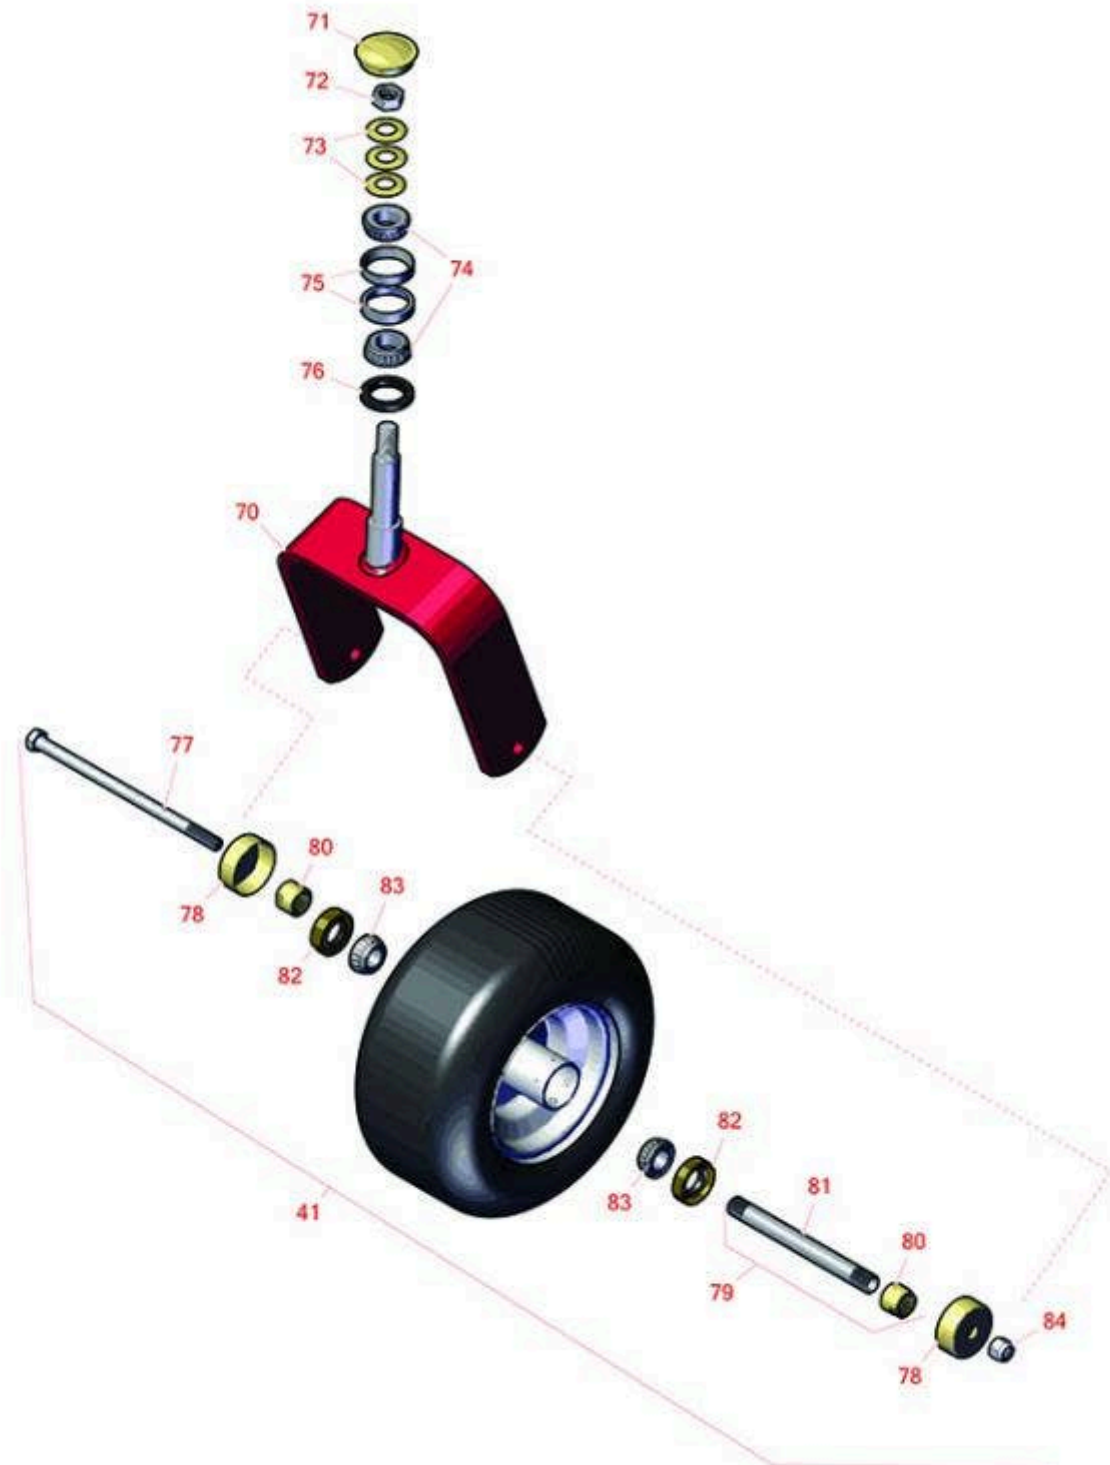

Replaces Toro Z Master Professional 6000 Parts

Zero Turn Mower with 60in Deck - Model 74975
Caster Wheel

All original equipment manufacturers names and part numbers are used for identification purposes only, and we are in no way implying that our products are original equipment parts. Prices subject to change without notice.

Replaces Toro Z Master Professional 6000 Parts

Zero Turn Mower with 60in Deck - Model 74975
Caster Wheel

Item No	R&R Part No.	OEM Part No.	Description	Qty Req	Order Quantity
---------	--------------	--------------	-------------	---------	----------------

Tires & Wheels

0	TIRES		Click Here to View Complete Tire Selection	0	
41	R109-9127	109-9124, 109-9125, 109-9127	Tire & Wheel - 13x6.50-6 Flat Free	2	

Other Parts Available

70	R116-8888	103-1474-01, 116-6707-01, 116-8888	Fork - Caster 7.875 in Inside	2	
71	R103-4882	103-4882	Grease Cap - Castor	2	
72	R3296-51	3296-51, 3296-81	Nut - Nylon Lock 3/4-10 Gr 8	2	
73	R1-633508	1-633508	Washer - Spring Disc	6	
74	R254-94	1-543509, 254-94, 32-8090, 32-8240, 32-9640, 40440, 62-3330	Tapered Bearing Cone	4	
75	R254-72	01-103-0050, 01-103-0120, 01-103-0140, 1-543508, 254-71, 254-72, 40439, 62-3340, 99-4511	Cup - Bearing	4	
76	R1-543511	1-543511	Seal- Grease	2	
77	R325-39	325-39	Bolt - Hx HD 1/2-13 x 9 1/2	2	
78	R103-2768	103-2768	Guard - Seal	4	

Replaces Toro Z Master Professional 6000 Parts

Zero Turn Mower with 60in Deck - Model 74975
Caster Wheel

Item No	R&R Part No.	OEM Part No.	Description	Qty Req	Order Quantity
79	R126-5361	126-5361	Axle Assy - with Bushing - Caster	2	
80	R103-3051	103-3051	Spacer - Nut - Hardened	4	
81	R103-5156	103-5156	Axle- Caster	2	
82	R103-0063	103-0063	Seal - Grease	4	
83	R254-78	01-102-0060, 01-102-0130, 1-633585, 254-78, 32-7790, 32-9580, 93-4813	Tapered Bearing Cone	4	
84	RF5003	32127-29, 32131-5, 32132-5, 3296-23	Locknut - ESNA 1/2-13	2	