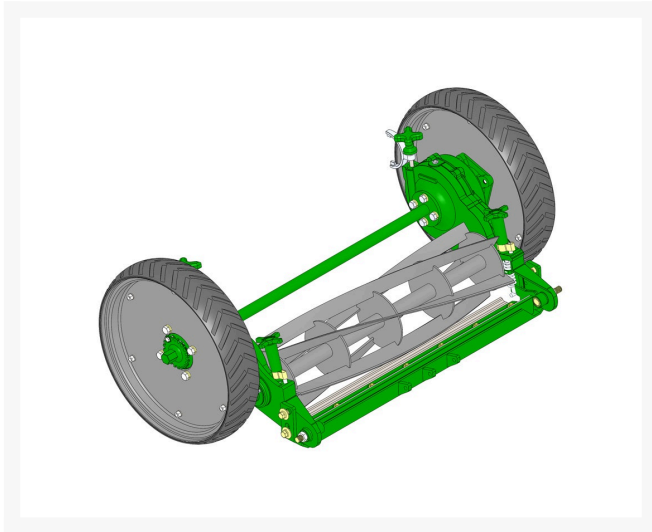

Complete Standard Cutting Unit

R82301

Details

R&R Standard Cut Unit, See Next Page for more information

R&R Cutting Unit Complete with R502673 5 Blade 10 in Dia.. Reel, R101250 Single Lip Bedknife & R70097B 20" Wheels

Specifications

Manufacturer

R&R Products

Fits Models

R&R Products Power Lift 5133GD

R&R Products Power Lift 7180GD

O.J. Company

294 Rang St-Paul Sherrington, J0L 2N0
450-247-2758