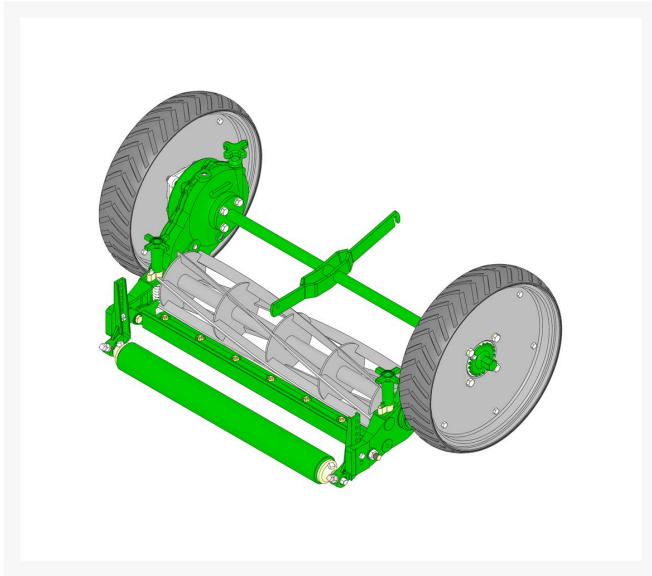

# Complete Premier Cutting Unit

### Details

R&R Cutting Units Complete with R502671 6 Blade Reel, R101250 Bedknife, R700500G Solid Roller & R70097B Wheel Assembly