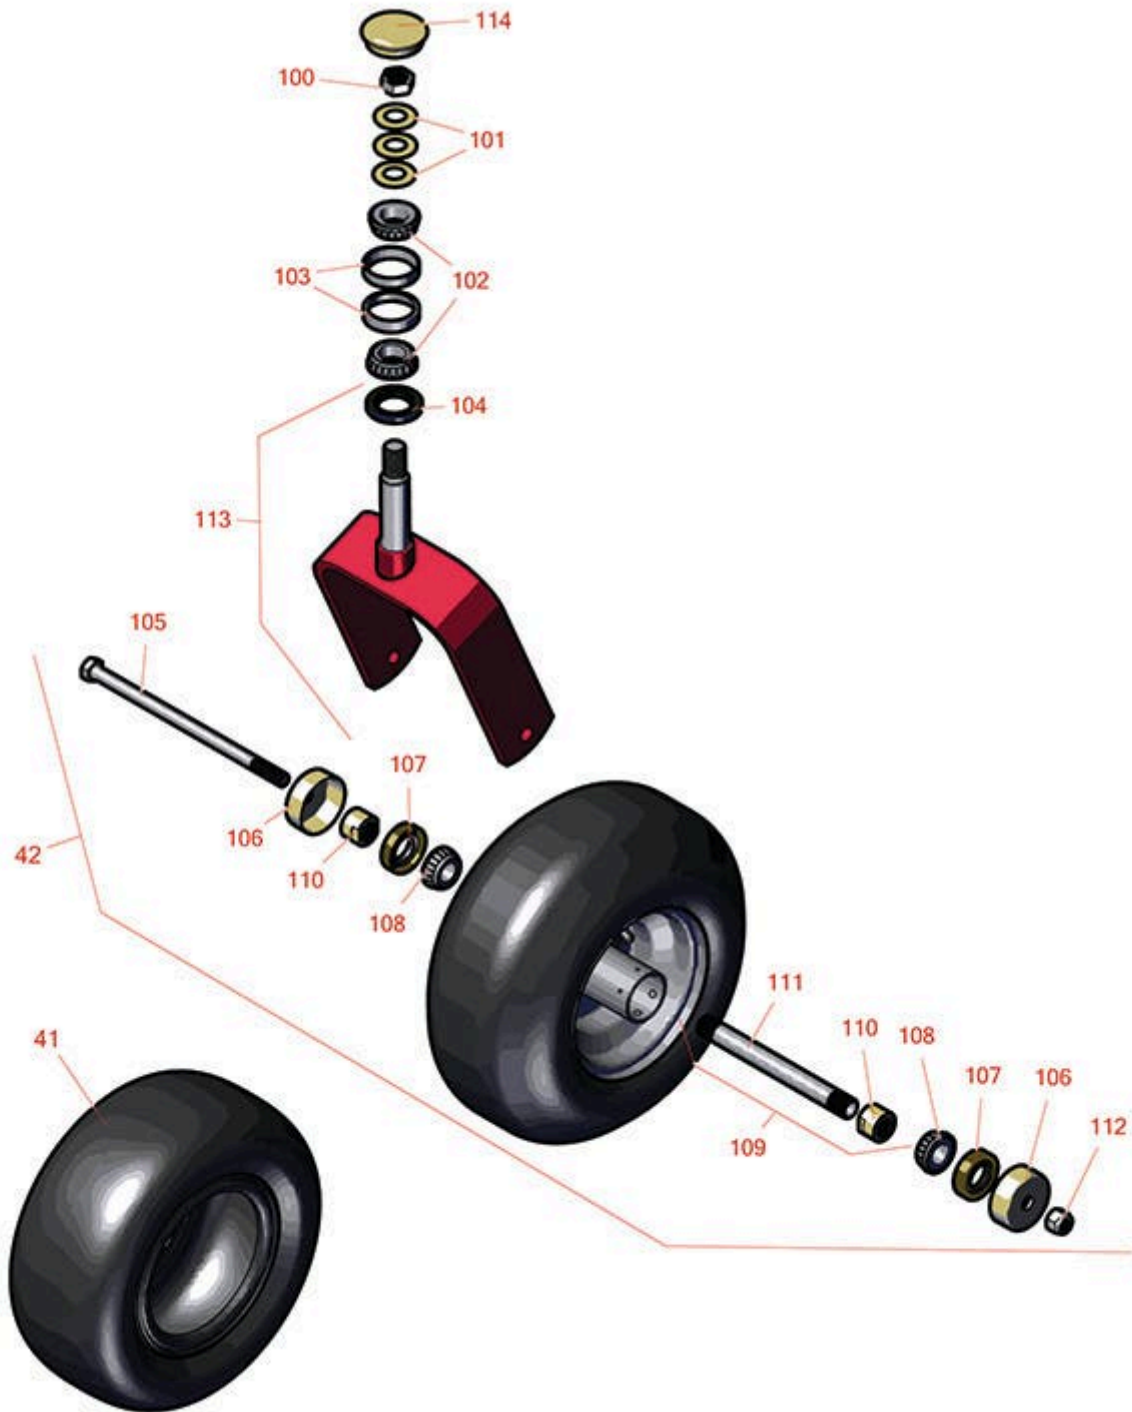

Replaces Toro Z Master 2000 Parts

Zero Turn Mower with 48in Deck - Model 74142

Caster Wheel

All original equipment manufacturers names and part numbers are used for identification purposes only, and we are in no way implying that our products are original equipment parts. Prices subject to change without notice.

Replaces Toro Z Master 2000 Parts

Zero Turn Mower with 48in Deck - Model 74142

Caster Wheel

Item No	R&R Part No.	OEM Part No.	Description	Qty Req	Order Quantity
---------	--------------	--------------	-------------	---------	----------------

Wheel

41	RCT5120211	1-633002	Tire - 13x5.00-6 Nhs (4 Ply) Carlisle Smooth	2	
42	R127-9535	127-9535	Tire & Wheel - 13x5.00-6	2	

Other Parts Available

100	R3296-51	3296-51, 3296-81	Nut - Nylon Lock 3/4-10 Gr 8	2	
101	R1-633508	1-633508	Washer - Spring Disc	6	
102	R254-94	1-543509, 254-94, 32-8090, 32-8240, 32-9640, 40440, 62-3330	Tapered Bearing Cone	4	
103	R254-72	01-103-0050, 01-103-0120, 01-103-0140, 1-543508, 254-71, 254-72, 40439, 62-3340, 99-4511	Cup - Bearing	4	
104	R116-5647	116-5647	Seal - Grease	2	
105	R325-37	325-36, 325-37	Bolt - Hex Head 1/2-13 x 7 Grade 5	2	
106	R103-2768	103-2768	Guard - Seal	4	
107	R103-0063	103-0063	Seal - Grease	4	
108	R254-78	01-102-0060, 01-102-0130, 1-633585, 254-78, 32-7790, 32-9580, 93-4813	Tapered Bearing Cone	4	

Replaces Toro Z Master 2000 Parts

Zero Turn Mower with 48in Deck - Model 74142

Caster Wheel

Item No	R&R Part No.	OEM Part No.	Description	Qty Req	Order Quantity
109	R126-5360	126-5360	Axle- Caster w/Spacer Nut	2	
110	R103-3051	103-3051	Spacer - Nut - Hardened	4	
111	R103-3155	103-3155	Axle - Caster	2	
112	RF5003	32127-29, 32131-5, 32132-5, 3296-23	Locknut - ESNA 1/2-13	2	
113	R116-6701-01	116-6701-01	Castor Fork - 6.25 in Inside	2	
114	R103-4882	103-4882	Grease Cap - Castor	2	