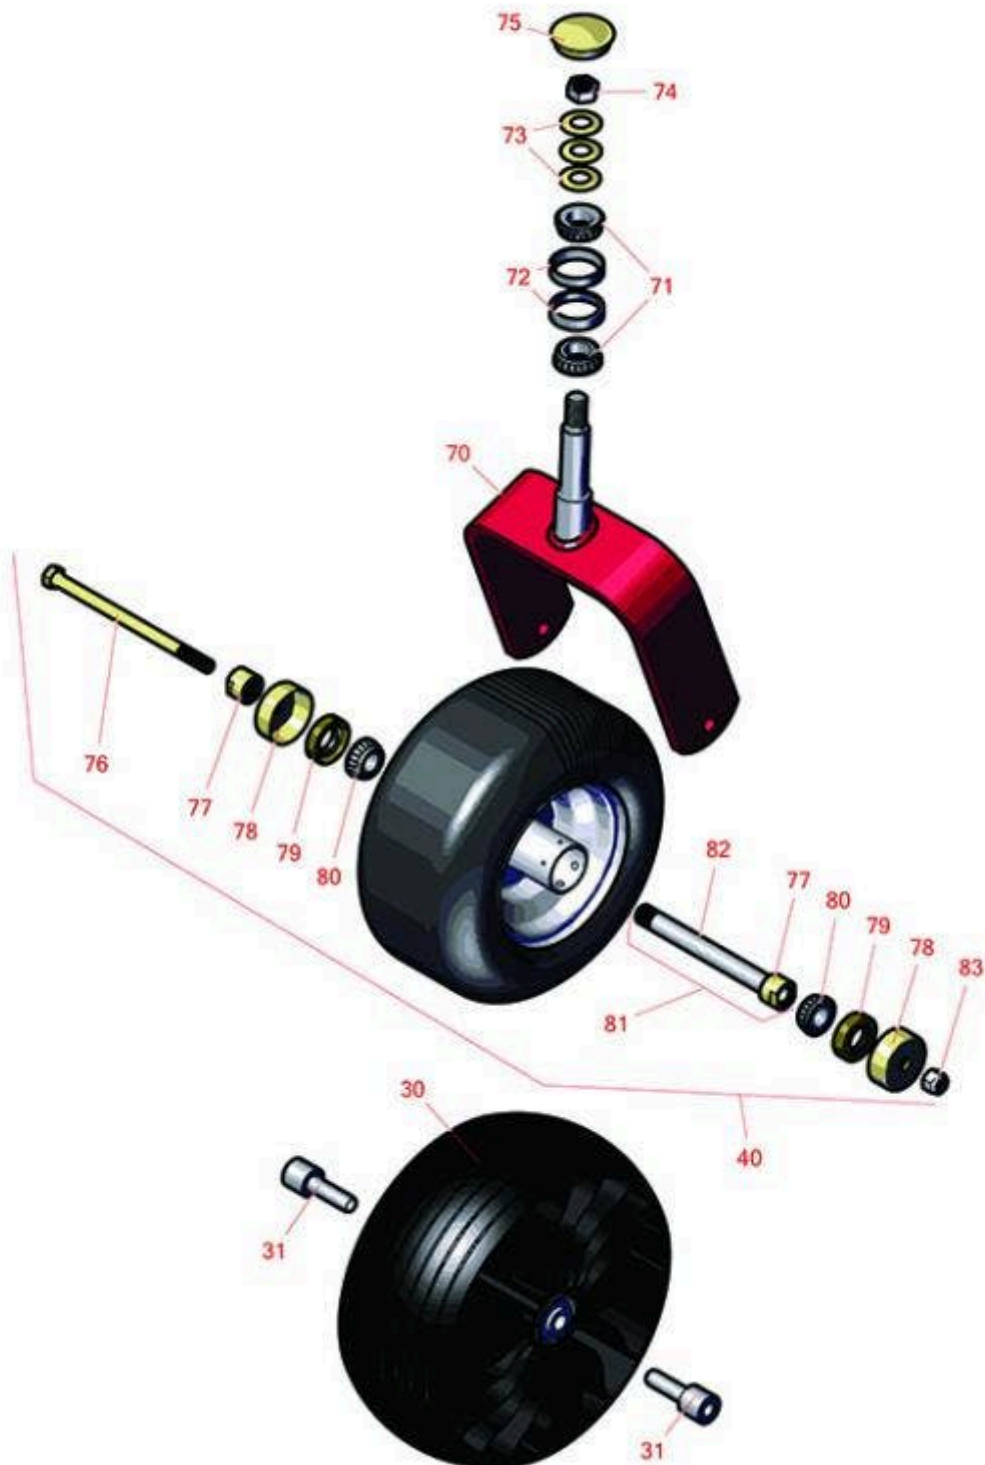

# Replaces Toro Z Master Professional 5000 Parts

Zero Turn Mower with 60in deck - Model 74930  
Caster Wheel

All original equipment manufacturers names and part numbers are used for identification purposes only, and we are in no way implying that our products are original equipment parts. Prices subject to change without notice.

# Replaces Toro Z Master Professional 5000 Parts

Zero Turn Mower with 60in deck - Model 74930  
Caster Wheel

Item No	R&R Part No.	OEM Part No.	Description	Qty Req	Order Quantity
---------	--------------	--------------	-------------	---------	----------------

## Tires & Wheels

0	<b>TIRES</b>		<a href="#">Click Here to View Complete Tire Selection</a>	0	
40	<b>R109-9127</b>	109-9124, 109-9125, 109-9127	Tire & Wheel - 13x6.50-6 Flat Free	2	
40	<b>R127-9528</b>	127-9528	Tire & Wheel - 13x6:50-6 Smooth Semi Pneumatic	2	

*Detail Description: Michelin X Tweel Turf casters replace the existing front casters on zero turn radius mowers, and completely eliminate the risk of flat tires. They have a consistent hub height which helps ensure the mower deck produces an even cut, while the poly-resin spokes help dampen the ride for enhanced operator comfort, even when navigating over curbs and other bumps. They are designed to provide a long wear life.:*