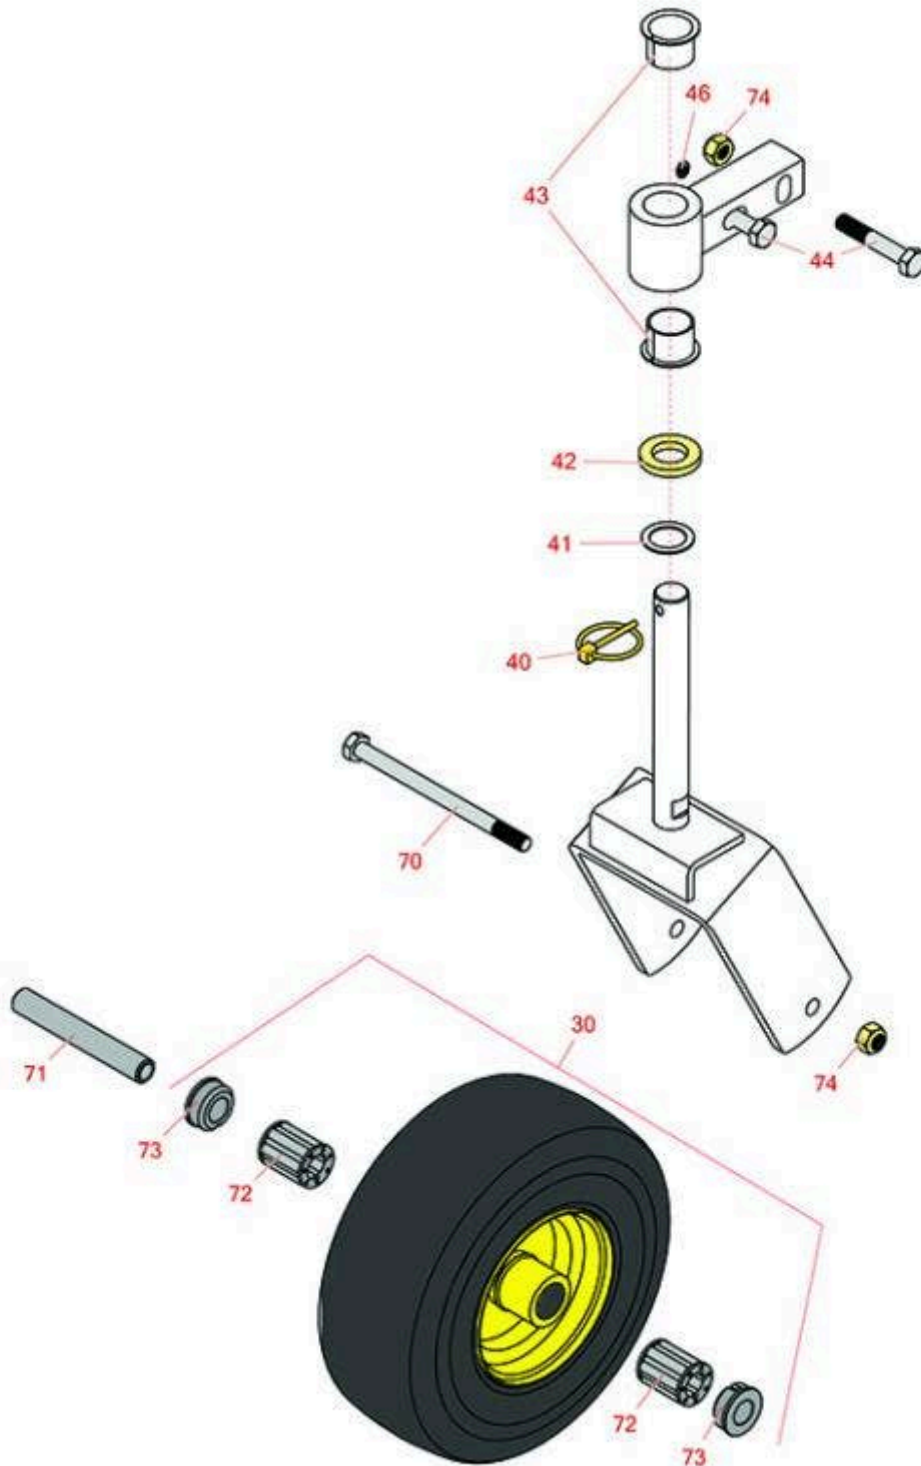

Replaces John Deere 1570 Rotary Mower Parts

60, 62 or 72in Rotary Mower
72in Deck Caster Wheel

All original equipment manufacturers names and part numbers are used for identification purposes only, and we are in no way implying that our products are original equipment parts. Prices subject to change without notice.

Replaces John Deere 1570 Rotary Mower Parts

60, 62 or 72in Rotary Mower
72in Deck Caster Wheel

Item No	R&R Part No.	OEM Part No.	Description	Qty Req	Order Quantity
Tires & Wheels					
30	RTCA20363	TCA20363	Wheel and Tire Assy - Foam Filled 11x4.00-5 Sm	2	
Other Parts Available					
40	RM115827	M115827	Pin - Quick Lock	2	
41	R24H1862	24H1862	Washer - 1-1/32" x 1-1/2" x 0.060"	2	
42	RT30636	T30636	Washer	2	
43	REPC028556	EPC028556	Flanged Bushing - 30mm ID - Caster Fork	4	
44	R19M7817	19M7817	Bolt - M12-1.75 x 70 Hx HD Fl	4	
46	R302-5	JD7797, JD7842, JD7844	Fitting - Grease	2	
70	R19M7841	19M7841	Bolt - Hex HD M12 x 170	2	
71	RM84516	M84516	Spacer - Caster Wheel	2	
72	R63-8580	TCU12034	Bearing - Roller - 1" Long	4	
73	R62-5580	TCU12600	Bearing - Flanged - Caster	4	
74	R14M7401	14M7401	Locknut - 12mm x 1.75	6	