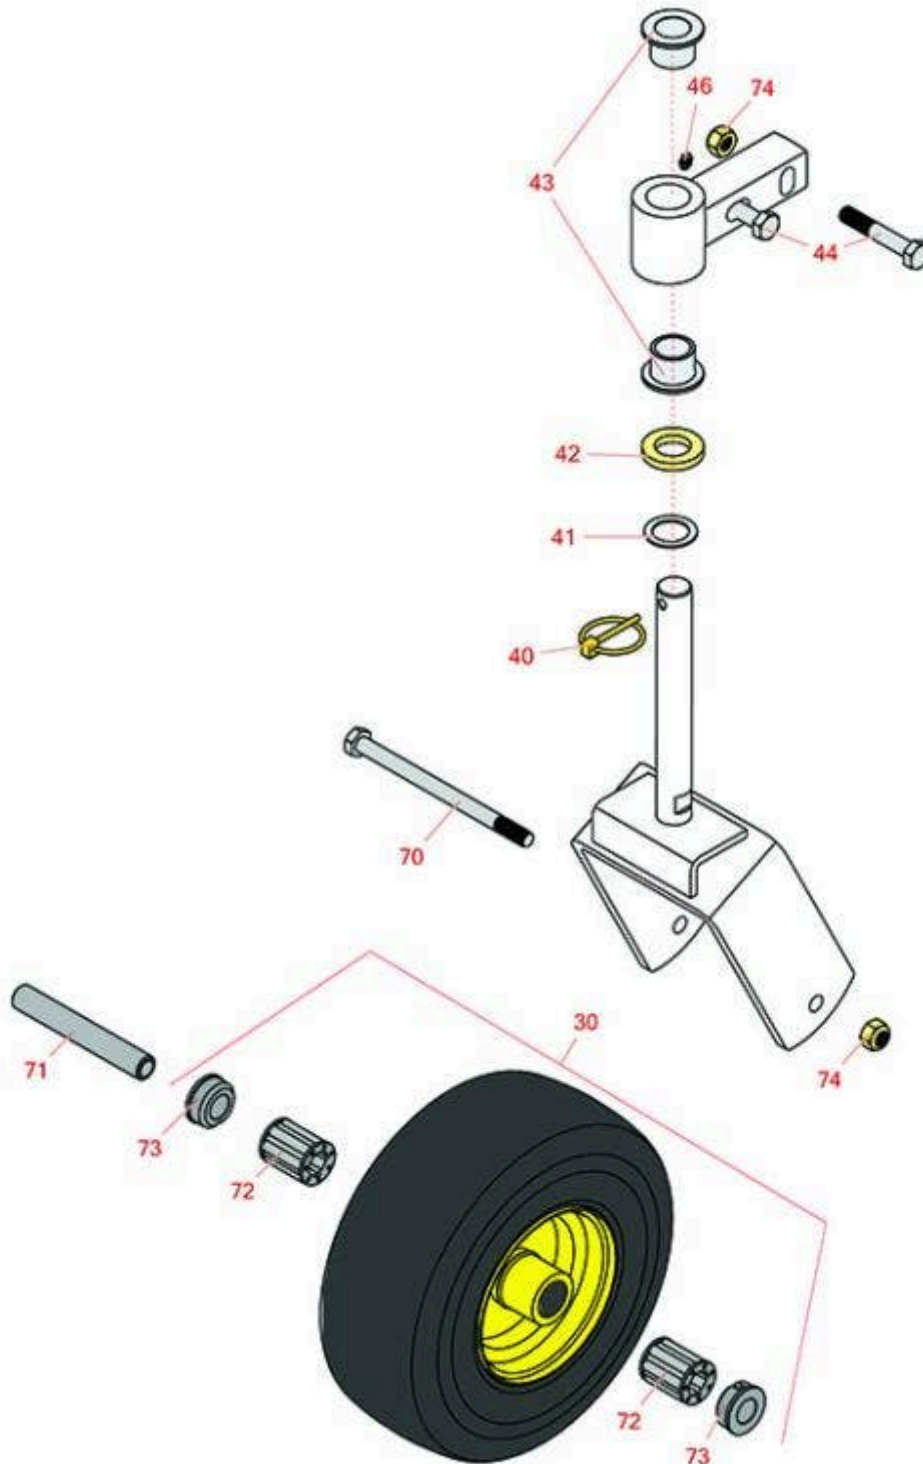

Replaces John Deere 1570 Rotary Mower Parts

60, 62 or 72in Rotary Mower
62in Deck Caster Wheel

All original equipment manufacturers names and part numbers are used for identification purposes only, and we are in no way implying that our products are original equipment parts. Prices subject to change without notice.

Replaces John Deere 1570 Rotary Mower Parts

60, 62 or 72in Rotary Mower
62in Deck Caster Wheel

Item No	R&R Part No.	OEM Part No.	Description	Qty Req	Order Quantity
---------	--------------	--------------	-------------	---------	----------------

Tires & Wheels

30	RTCA20363	TCA20363	Wheel and Tire Assy - Foam Filled 11x4.00-5 Sm	2	
----	------------------	----------	--	---	--

Other Parts Available

40	RM115827	M115827	Pin - Quick Lock	2	
41	R24H1862	24H1862	Washer - 1-1/32" x 1-1/2" x 0.060"	2	
42	RT30636	T30636	Washer	2	
43	RM83541	M83541	Bushing - Flanged - 1 in ID	4	
44	R19M7817	19M7817	Bolt - M12-1.75 x 70 Hx HD Fl	4	
46	R302-5	JD7797, JD7842, JD7844	Fitting - Grease	2	
70	R19M7841	19M7841	Bolt - Hex HD M12 x 170	2	
71	RM84516	M84516	Spacer - Caster Wheel	2	
72	R63-8580	TCU12034	Bearing - Roller - 1" Long	4	
73	R62-5580	TCU12600	Bearing - Flanged - Caster	4	
74	R14M7401	14M7401	Locknut - 12mm x 1.75	6	