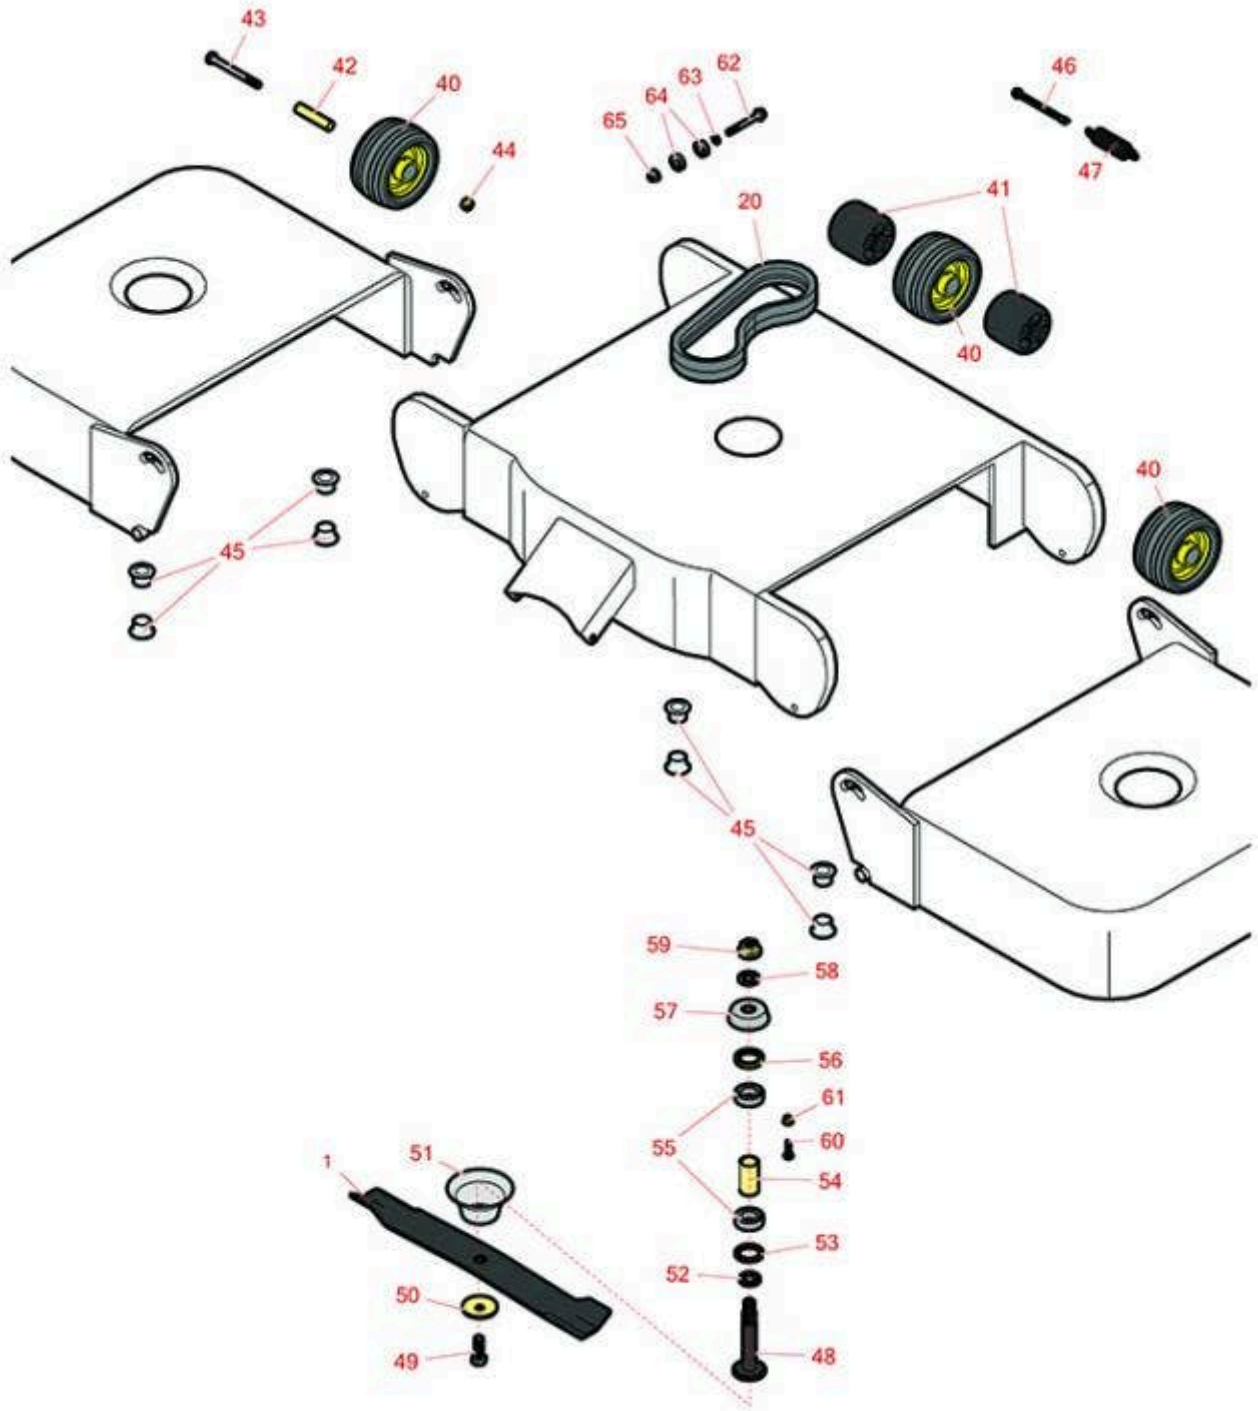

Replaces John Deere 1545 Rotary Mower Parts

V-Flex 7-Iron Mower Deck - Model 9244
Deck Parts

All original equipment manufacturers names and part numbers are used for identification purposes only, and we are in no way implying that our products are original equipment parts. Prices subject to change without notice.

Replaces John Deere 1545 Rotary Mower Parts

V-Flex 7-Iron Mower Deck - Model 9244
Deck Parts

Item No	R&R Part No.	OEM Part No.	Description	Qty Req	Order Quantity
Rotary Blades					
1	RTCU15882	M143749, TCU15882	Mower Blade - High Lift - 25 x 3 x 1/4 w/.910 Hole	3	
Belts					
20	RTCA14778	TCA14778	Belt Set	1	
Other Parts Available					
40	RM74566	M74566	Tire & Wheel - Rear	3	
<i>Detail Description: Incl: R500551 and R500553 - 6" X 3":</i>					
41	RM115245	M115245	Roller	2	
42	RTCU14706	TCU14706	Spacer - Castor Wheel	3	
43	R19M7821	19M7821	Bolt - Axle - M12 x 120	3	
44	R14M7401	14M7401	Locknut - 12mm x 1.75	11	
45	RM83541	M83541	Bushing - Flanged - 1 in ID	8	
46	RM141764	M141764	Eyebolt - Includes Flanged Locknut	1	
47	RM136044	M136044	Spring - Extension	1	
48	RM134382	M134382	Spindle - 25 mm w/M12-1.75 Blade Bolt Thrd	3	
49	R19M7489	19M7489	Bolt Hex HD - M16 x 45 Gr 10.9	3	
50	RM123522	M123522	Washer - Belleville - Blade Bolt	3	
51	RM163053	M134305, M163053	Grass Deflector - Spindle	6	
52	RM163060	M133398, M163060	Washer - Replaces RM133398	3	
53	RM127198	M127198	Seal	3	