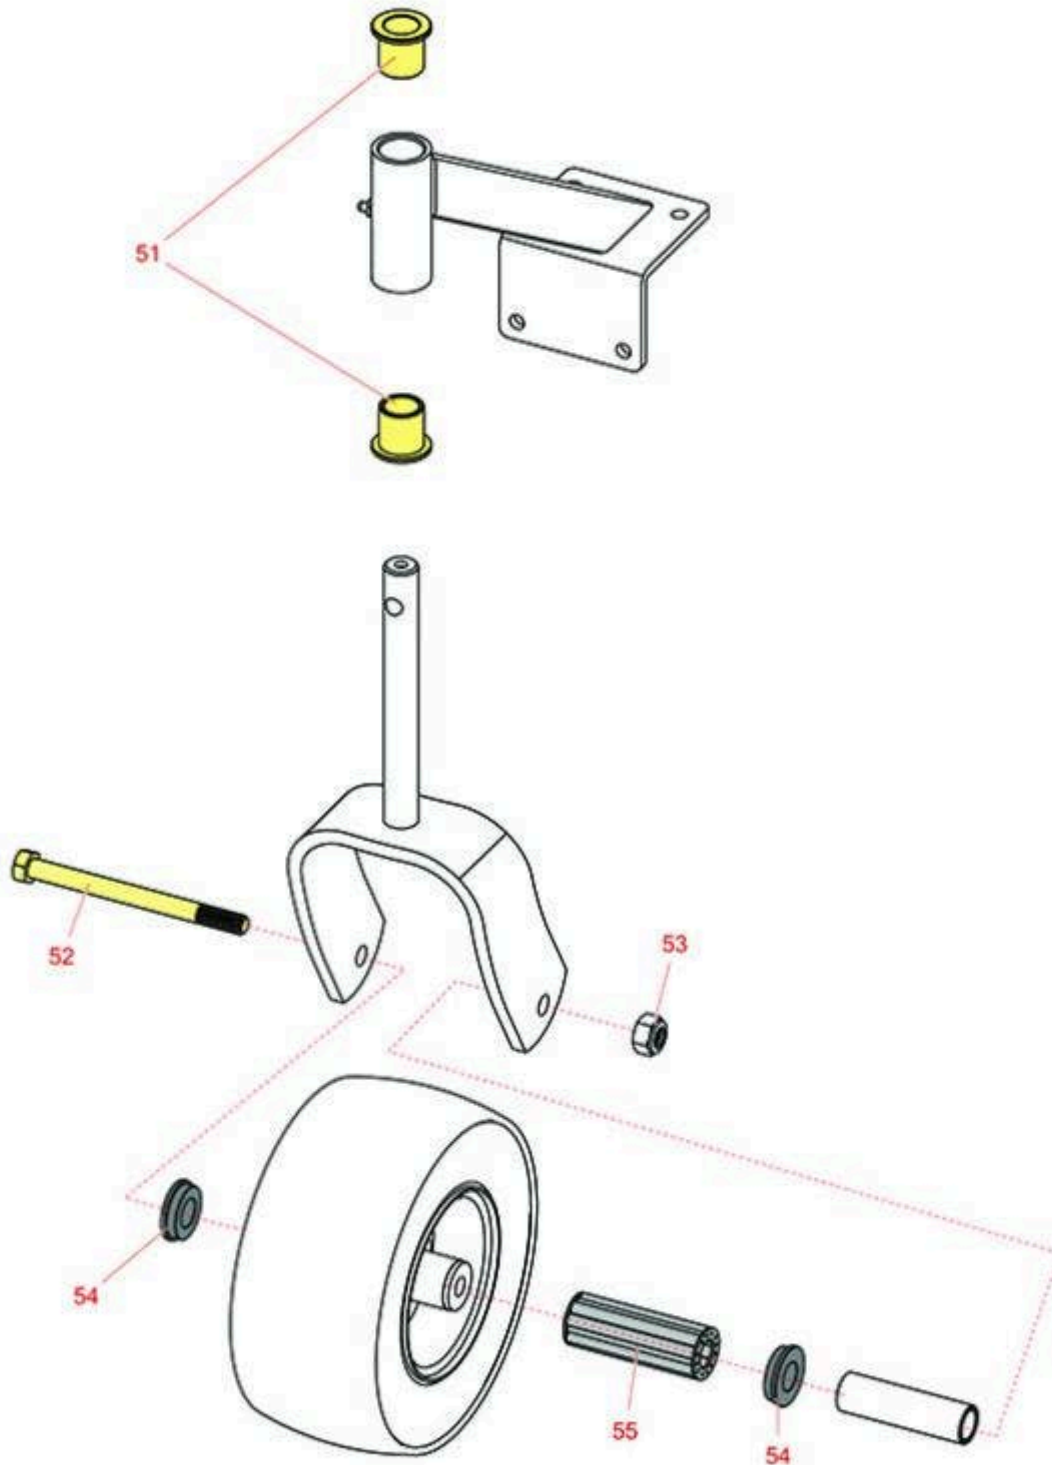

Replaces Exmark Metro Parts

Walk Behind Mower - Model MGS481GKA322P0 with 32in

Deck

Caster Wheel

All original equipment manufacturers names and part numbers are used for identification purposes only, and we are in no way implying that our products are original equipment parts. Prices subject to change without notice.

Replaces Exmark Metro Parts

Walk Behind Mower - Model MGS481GKA322P0 with 32in
Deck
Caster Wheel

Item No	R&R Part No.	OEM Part No.	Description	Qty Req	Order Quantity
---------	--------------	--------------	-------------	---------	----------------

Other Parts Available

51	R1-303514	1-303514	Bearing - Flanged	4	
52	R325-20	325-20	Bolt - Hx HD 1/2-13 x 6	2	
53	R3296-25	3296-45	Locknut - 1/2-13 Heavy ESNA	2	
54	R1-513810	1-513810	Flanged Bushing	4	
55	R1-513809	1-513809	Bearing - Roller 3/4 ID x 3 3/4 Long	2	