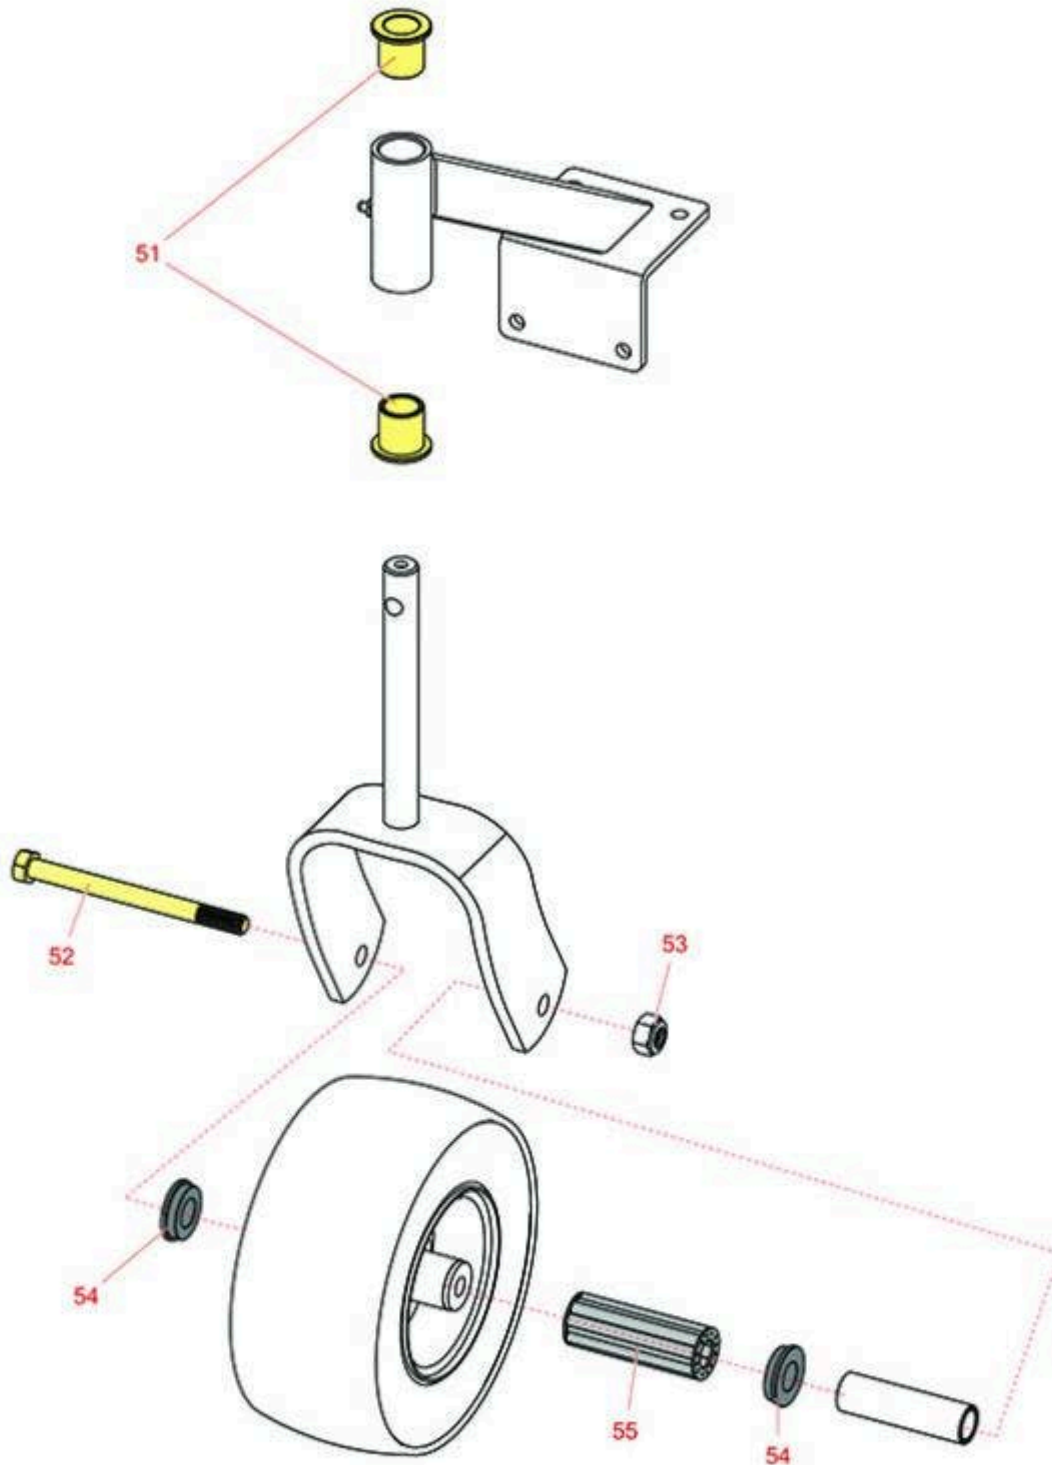

Replaces Exmark Metro Parts

Walk Behind Mower - Model MGS481CKA48300 with 48in

Deck

Caster Wheel

All original equipment manufacturers names and part numbers are used for identification purposes only, and we are in no way implying that our products are original equipment parts. Prices subject to change without notice.

Replaces Exmark Metro Parts

Walk Behind Mower - Model MGS481CKA48300 with 48in
Deck
Caster Wheel

Item No	R&R Part No.	OEM Part No.	Description	Qty Req	Order Quantity
---------	--------------	--------------	-------------	---------	----------------

Other Parts Available

51	R1-303514	1-303514	Bearing - Flanged	4	
52	R325-20	325-20	Bolt - Hx HD 1/2-13 x 6	2	
53	R3296-25	3296-45	Locknut - 1/2-13 Heavy ESNA	2	
54	R1-513810	1-513810	Flanged Bushing	4	
55	R1-513809	1-513809	Bearing - Roller 3/4 ID x 3 3/4 Long	2	