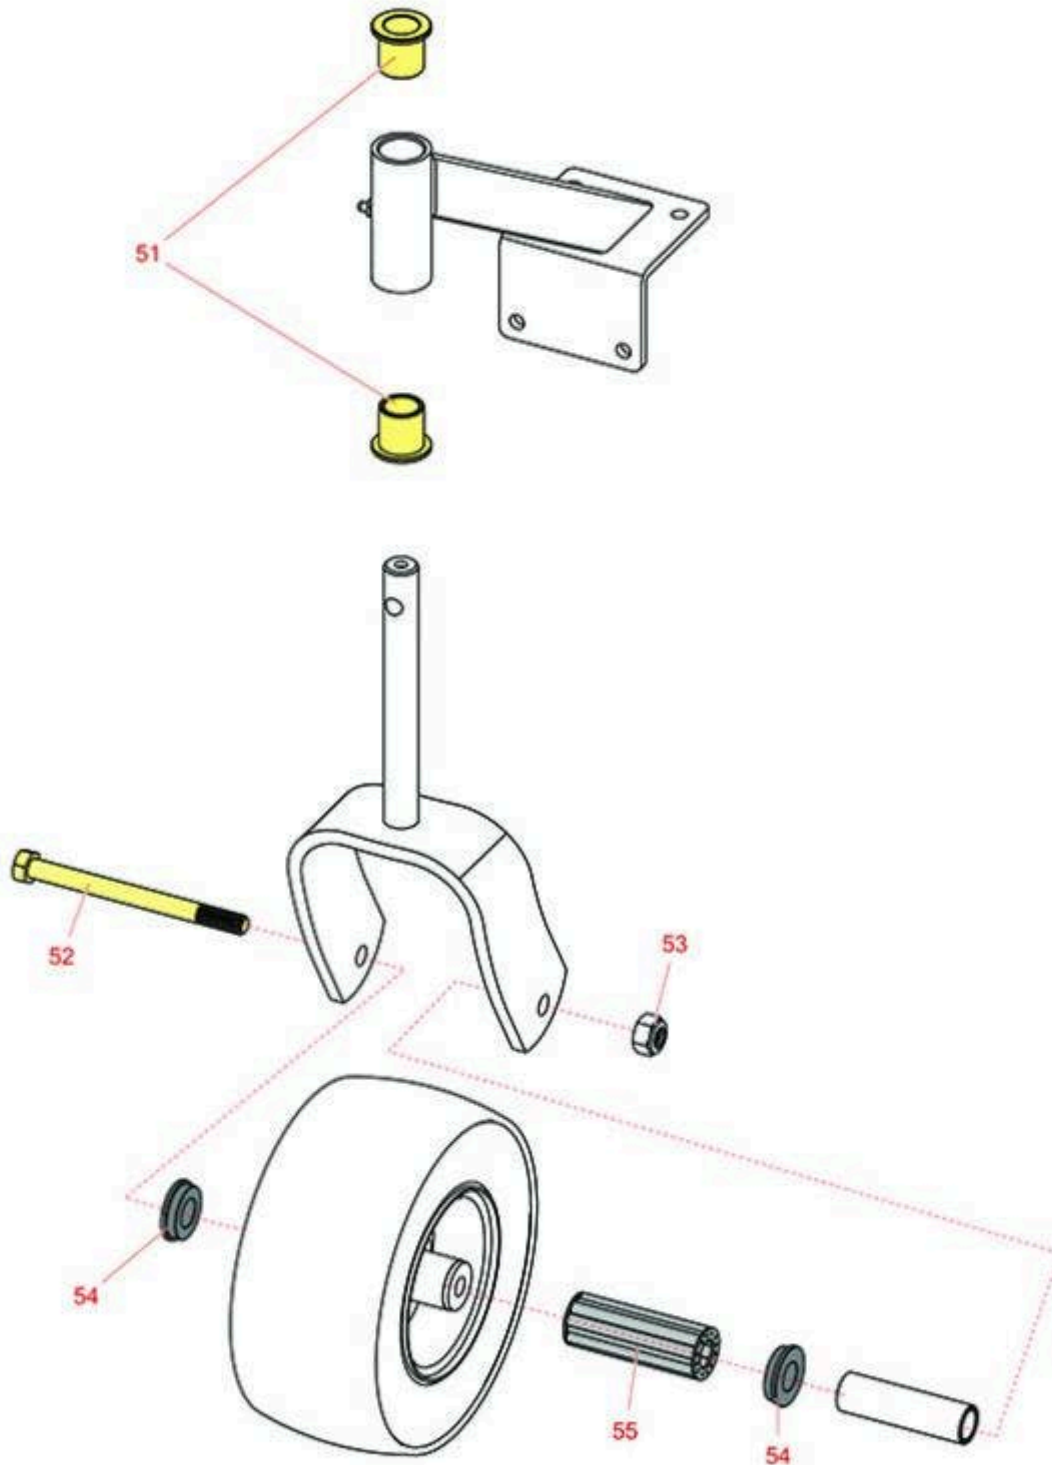

Replaces Exmark Metro Parts

Walk Behind Mower - Model MGS481CKA36200 with 36in

Deck

Caster Wheel

All original equipment manufacturers names and part numbers are used for identification purposes only, and we are in no way implying that our products are original equipment parts. Prices subject to change without notice.

Replaces Exmark Metro Parts

Walk Behind Mower - Model MGS481CKA36200 with 36in
Deck
Caster Wheel

Item No	R&R Part No.	OEM Part No.	Description	Qty Req	Order Quantity
---------	--------------	--------------	-------------	---------	----------------

Other Parts Available

51	R1-303514	1-303514	Bearing - Flanged	4	
52	R325-20	325-20	Bolt - Hx HD 1/2-13 x 6	2	
53	R3296-25	3296-45	Locknut - 1/2-13 Heavy ESNA	2	
54	R1-513810	1-513810	Flanged Bushing	4	
55	R1-513809	1-513809	Bearing - Roller 3/4 ID x 3 3/4 Long	2	