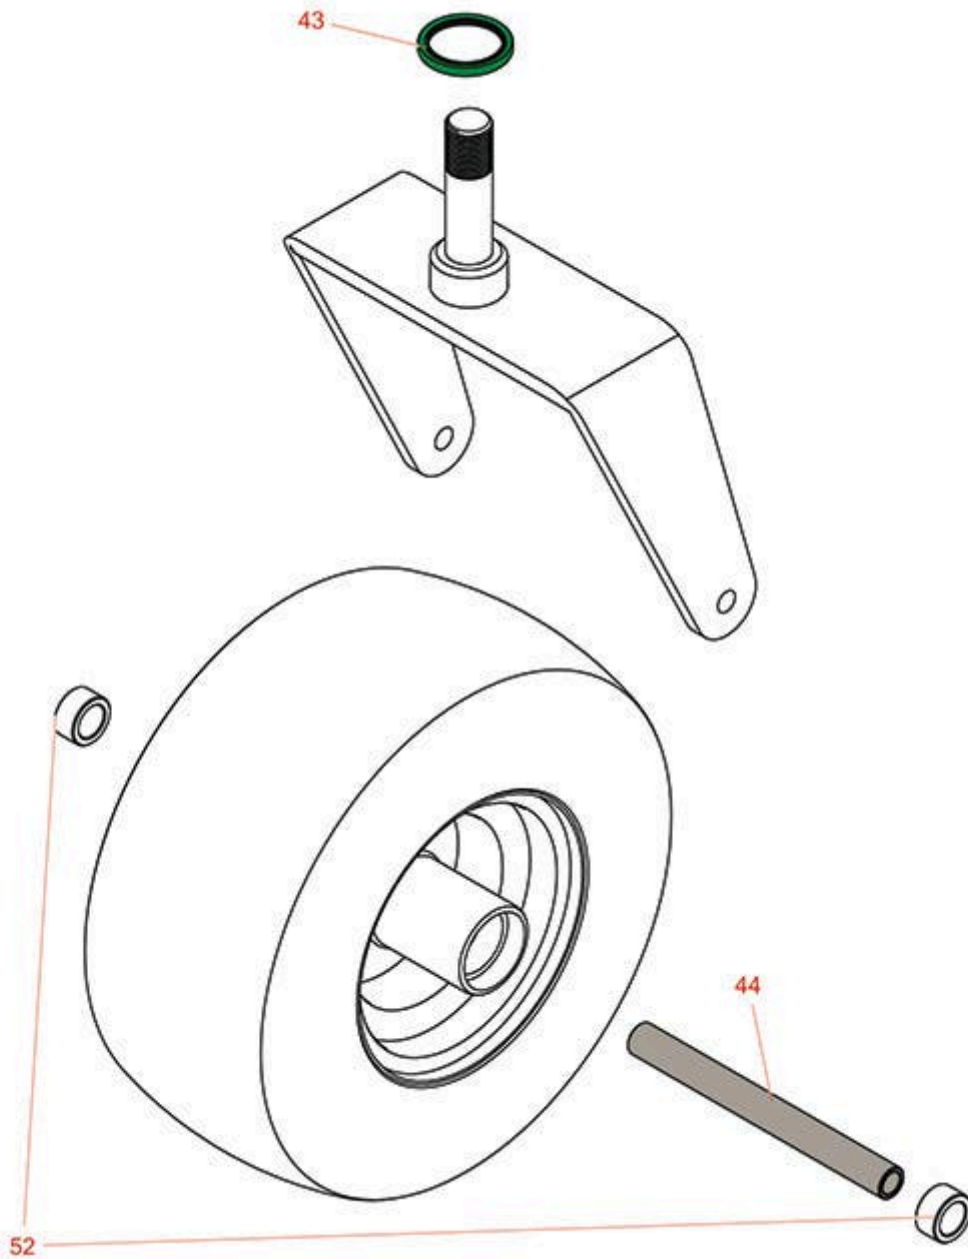

# Replaces Scag STCII - Tiger Cat II Parts

61in Zero-Turn Mower  
Caster Wheel

All original equipment manufacturers names and part numbers are used for identification purposes only, and we are in no way implying that our products are original equipment parts. Prices subject to change without notice.

# Replaces Scag STCII - Tiger Cat II Parts

61in Zero-Turn Mower  
Caster Wheel

Item No	R&R Part No.	OEM Part No.	Description	Qty Req	Order Quantity
---------	--------------	--------------	-------------	---------	----------------

## Other Parts Available

43	<b>RZS481025</b>	481025	Seal - Bottom	2	
44	<b>RZS43583</b>	43583	Sleeve - Caster Wheel	2	
52	<b>RZS43584</b>	43584	Spacer - Caster Wheel	4	

All original equipment manufacturers names and part numbers are used for identification purposes only, and we are in no way implying that our products are original equipment parts. Prices subject to change without notice.