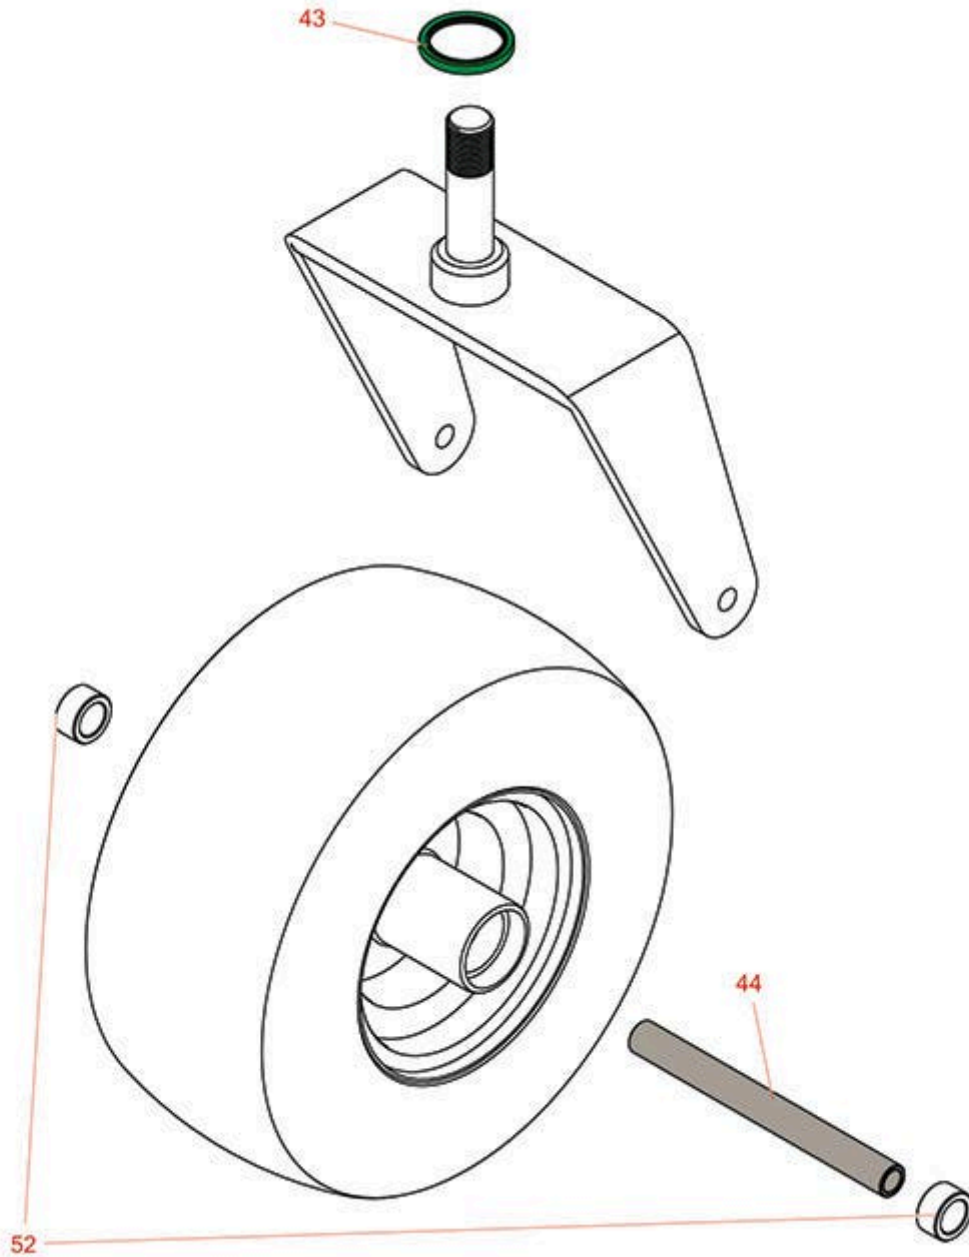

Replaces Scag STCII - Tiger Cat II Parts

52in Zero-Turn Mower
Caster Wheel

All original equipment manufacturers names and part numbers are used for identification purposes only, and we are in no way implying that our products are original equipment parts. Prices subject to change without notice.

Replaces Scag STCII - Tiger Cat II Parts

52in Zero-Turn Mower
Caster Wheel

Item No	R&R Part No.	OEM Part No.	Description	Qty Req	Order Quantity
---------	--------------	--------------	-------------	---------	----------------

Other Parts Available

43	RZS481025	481025	Seal - Bottom	2	
44	RZS43583	43583	Sleeve - Caster Wheel	2	
52	RZS43584	43584	Spacer - Caster Wheel	4	

All original equipment manufacturers names and part numbers are used for identification purposes only, and we are in no way implying that our products are original equipment parts. Prices subject to change without notice.