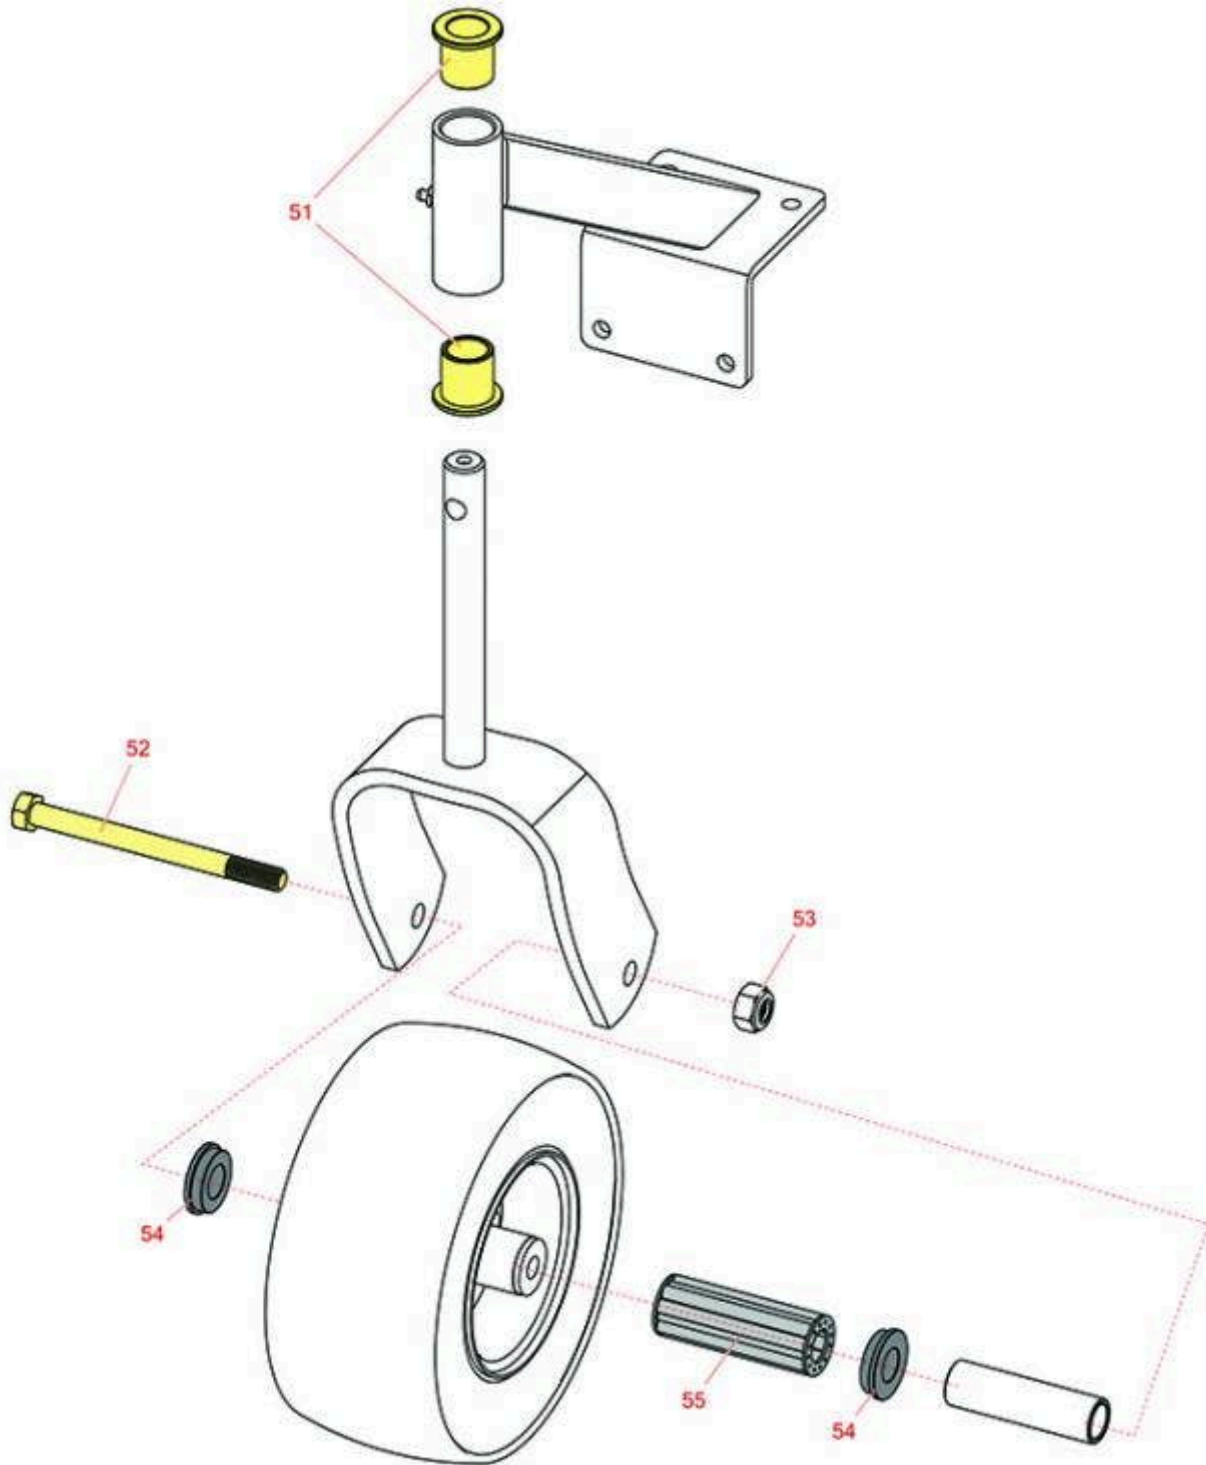

Replaces Exmark Viking Parts

Walk Behind Mower - Model VHS481GKA36200 with 36in

Deck

Caster Wheel

All original equipment manufacturers names and part numbers are used for identification purposes only, and we are in no way implying that our products are original equipment parts. Prices subject to change without notice.

Replaces Exmark Viking Parts

Walk Behind Mower - Model VHS481GKA36200 with 36in
Deck
Caster Wheel

Item No	R&R Part No.	OEM Part No.	Description	Qty Req	Order Quantity
---------	--------------	--------------	-------------	---------	----------------

Other Parts Available

51	R1-303514	1-303514	Bearing - Flanged	4	
52	R325-20	325-20	Bolt - Hx HD 1/2-13 x 6	2	
53	R3296-25	3296-45	Locknut - 1/2-13 Heavy ESNA	2	
54	R1-513810	1-513810	Flanged Bushing	4	
55	R1-513809	1-513809	Bearing - Roller 3/4 ID x 3 3/4 Long	2	