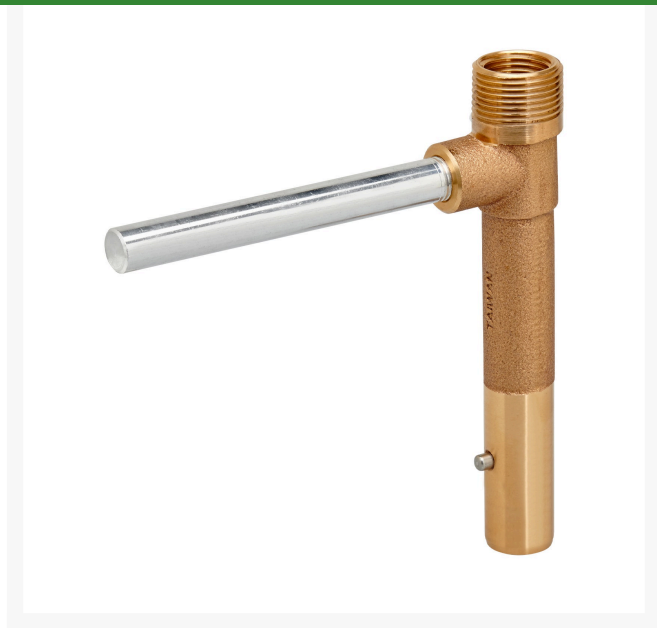

Underhill Quick Coupler Key 3/4in w/ Stainless Steel Lug - 3/4INMPT x -1/2INFPT RGQK-075

Details

Ultra Brass Quick Coupler Keys are heavy duty solid brass with stainless steel. Single Lug key designed to fit Underhill Ultra Brass Quick Coupler QVSSeries 1-Piece Valves and OVD Series 2-Piece Valves. Compatible with popular valve brands such as Buckner QB33K07, Rain Bird 33DK, and Toro 463-01. QKS Series 3/4in MPT x 1/2in FPT Key.Outlet, Single Lug Key

Specifications

Manufacturer	Underhill
Inlet Size	.75 in

O.J. Company

294 Rang St-Paul Sherrington, J0L 2N0
450-247-2758

<https://ojcompagnie.rrproducts.com/>