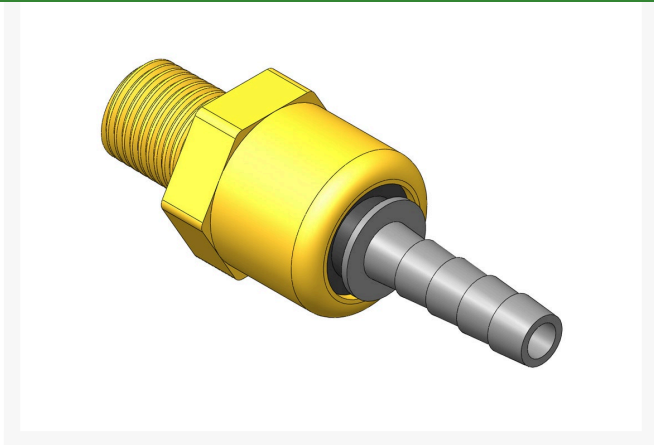

## Swivel - Ball 1/4 x 1/4 R5110

### Details

Solid brass hose barb fittings for use in connecting all components of an air line system. Select fitting to match hose inside diameter. NPT pipe thread.

- Solid brass for dependable, long life
- Choose fittings to match hose ID
- NPT pipe thread