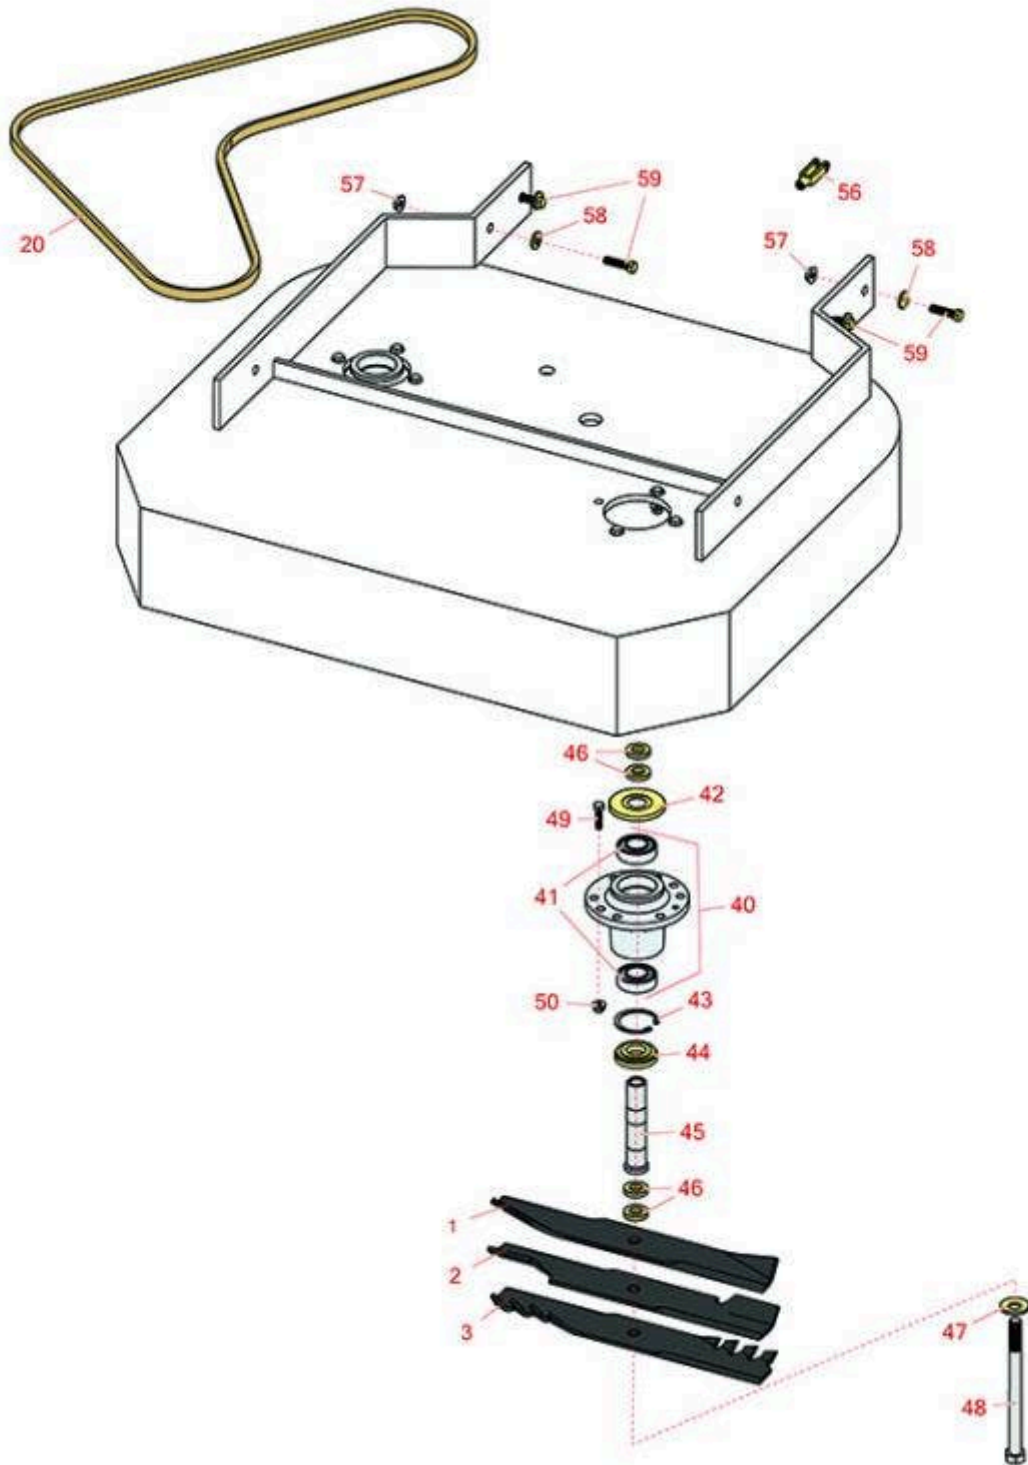

Replaces Exmark Metro Parts

Walk Behind Mower - Model MGS481GKA322P0 with 32in

Deck

32in Deck

All original equipment manufacturers names and part numbers are used for identification purposes only, and we are in no way implying that our products are original equipment parts. Prices subject to change without notice.

Replaces Exmark Metro Parts

Walk Behind Mower - Model MGS481GKA322P0 with 32in Deck
32in Deck

Item No	R&R Part No.	OEM Part No.	Description	Qty Req	Order Quantity
Rotary Blades					
1	R103-6581	103-6581	Mower Blade - 16-1/4 Mulch	3	
2	RRB3062-1600	103-6583, 103-6583-S	Mower Blade - High-Lift 16.25 x 2.5in x 5/8 Mt Hole	3	
3	RRB4062-1600	116-5178	Mower Blade - Mulcher 16.25 x 2.5in x 5/8 Mt Hole	3	
Belts					
20	R1-323734	1-323734	Drive Belt - Blades	1	
Other Parts Available					
40	R103-8280	103-8280	Spindle Assy w/Bearings	2	
41	R103-2477	103-2477	Bearing - Jackshaft	4	
42	R103-1330	103-1330	Guard - Bearing - Top	2	
43	RC-10025	32120-8	Ring - Retaining	2	
44	R103-2535	103-2535	Spacer-Guard, Bottom	2	
45	R1-323529	1-323529	Tube - Spindle - Short	2	
46	R1-323539	1-323539	Spacer	8	
47	R1-513208	1-513208	Washer - Spring	2	
48	R1-800861	1-800861	Bolt - 5/8-18x8 Hex Hx GR5	2	
49	R400190	322-6	Bolt - Hex HD 5/16-18 x 1-1/4 GR5	8	
50	R445722	32128-20	Nut - Serrated Washer	22	
56	R282-2	1-303105	Yoke	1	
57	R32128-43	32128-43, 3290-357, 3296-29	Nut - Flanged Whiz - 3/8-16	8	

Replaces Exmark Metro Parts

Walk Behind Mower - Model MGS481GKA322P0 with 32in
Deck
32in Deck

Item No	R&R Part No.	OEM Part No.	Description	Qty Req	Order Quantity
58	R98-5975	98-5975	Washer - Belleville	9	
59	R323-8	323-8	Bolt - Hex HD 3/8-16 x 1-1/2 GR8	8	