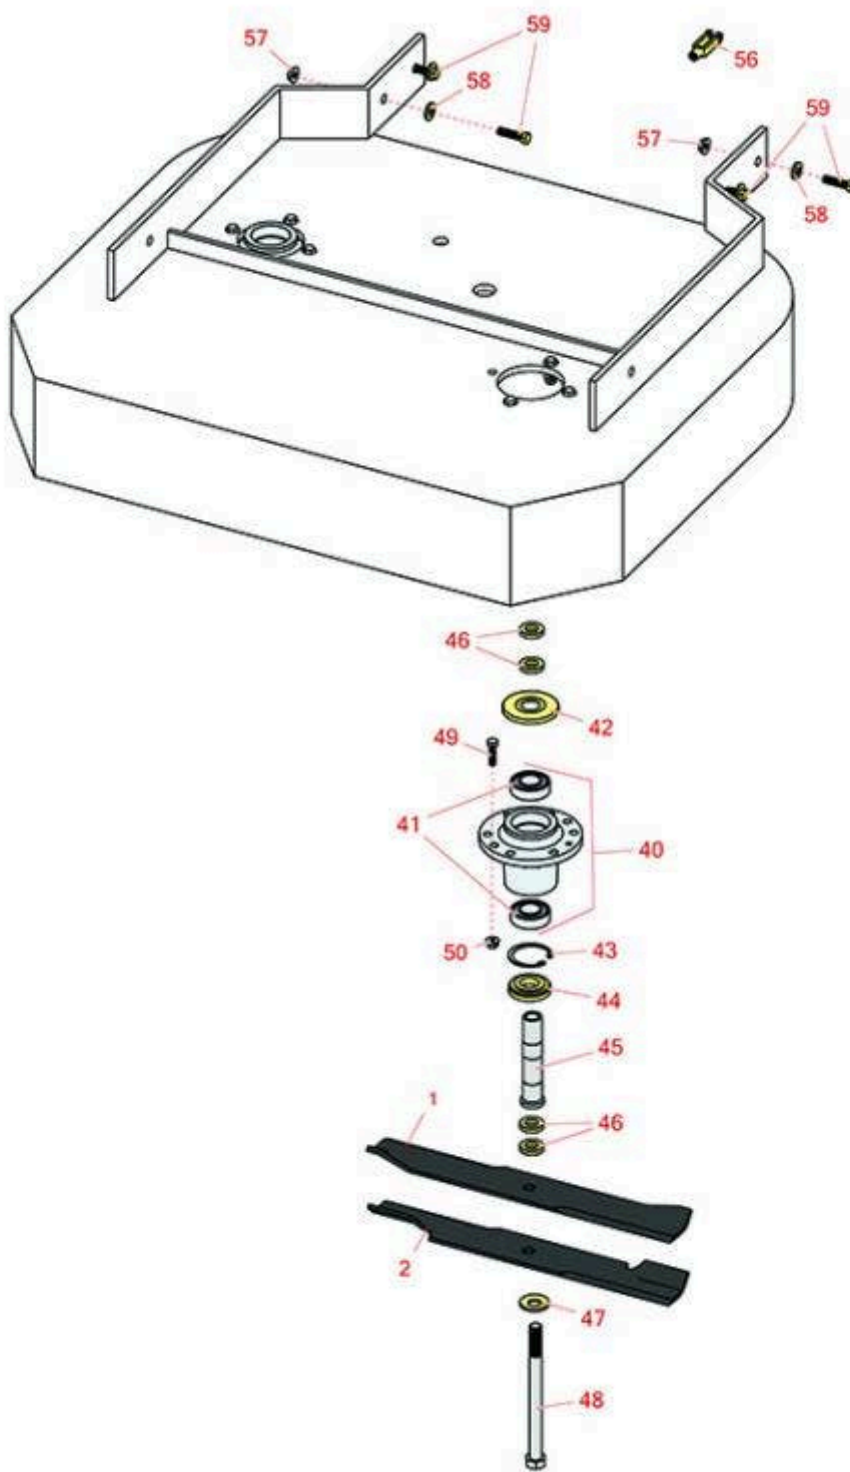

## Replaces Exmark Metro Parts

Walk Behind Mower - Model MGS481CKA36200 with 36in  
Deck  
36in Deck

All original equipment manufacturers names and part numbers are used for identification purposes only, and we are in no way implying that our products are original equipment parts. Prices subject to change without notice.

## Replaces Exmark Metro Parts

Walk Behind Mower - Model MGS481CKA36200 with 36in Deck  
36in Deck

Item No	R&R Part No.	OEM Part No.	Description	Qty Req	Order Quantity
<b>Rotary Blades</b>					
1	<b>R103-1578</b>	103-1578	Mower Blade - 18 in Solid	2	
2	<b>RRB3065-1800</b>	103-6584, 103-6584-S	Mower Blade - High-Lift 18 x 2.5in x 5/8 Mt Hole	2	
<b>Other Parts Available</b>					
40	<b>R103-8280</b>	103-8280	Spindle Assy w/Bearings	2	
41	<b>R103-2477</b>	103-2477	Bearing - Jackshaft	4	
42	<b>R103-1330</b>	103-1330	Guard - Bearing - Top	2	
43	<b>RC-10025</b>	32120-8	Ring - Retaining	2	
44	<b>R103-2535</b>	103-2535	Spacer-Guard, Bottom	2	
45	<b>R1-323529</b>	1-323529	Tube - Spindle - Short	2	
46	<b>R1-323539</b>	1-323539	Spacer	8	
47	<b>R1-513208</b>	1-513208	Washer - Spring	2	
48	<b>R1-800861</b>	1-800861	Bolt - 5/8-18x8 Hex Hx GR5	2	
49	<b>R400190</b>	322-6	Bolt - Hex HD 5/16-18 x 1-1/4 GR5	8	
50	<b>R445722</b>	32128-20	Nut - Serrated Washer	22	
56	<b>R282-2</b>	1-303105	Yoke	1	
57	<b>R32128-43</b>	32128-43, 3290-357, 3296-29	Nut - Flanged Whiz - 3/8-16	8	
58	<b>R98-5975</b>	98-5975	Washer - Belleville	9	
59	<b>R323-8</b>	323-8	Bolt - Hex HD 3/8-16 x 1-1/2 GR8	8	