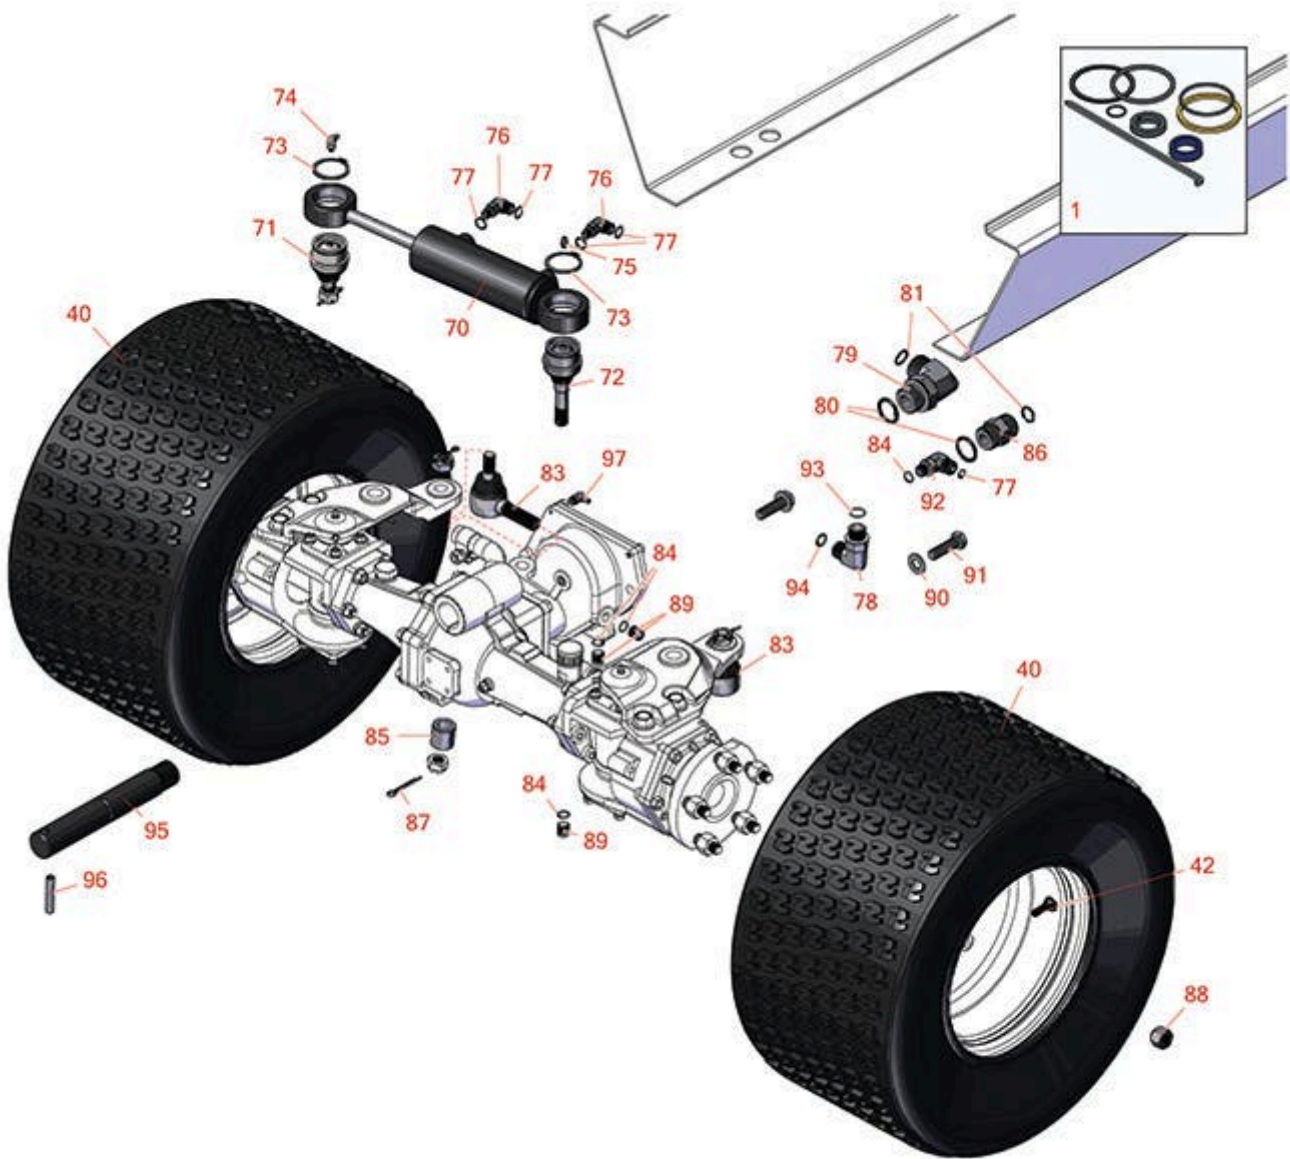

Replaces Toro Groundsmaster 4500-D

Parts

Traction Unit with Yanmar Engine - Model 30881A
Rear Axle

FOR MORE TIRE SELECTIONS PLEASE
CLICK ON THE TIRE ICON ABOVE.

All original equipment manufacturers names and part numbers are used for identification purposes only, and we are in no way implying that our products are original equipment parts. Prices subject to change without notice.

Replaces Toro Groundsmaster 4500-D Parts

Traction Unit with Yanmar Engine - Model 30881A
Rear Axle

Item No	R&R Part No.	OEM Part No.	Description	Qty Req	Order Quantity
Overhaul Kits					
1	R107-0245	107-0245	Seal Kit - Fits R105-0775 Hyd Cyl	1	
Tires					
40	RCT50D362		Tire - 20x10.00-10 Nhs (4 Ply) Carlisle Turf Trac R/S	2	
<i>Detail Description: The Turf Trac R/S tire offers all-around best performance in our residential product line. Applications include grounds care equipment, zero turn mowers and utility vehicles.:</i>					
42	R232-27	232-27, 232-31	Stem - Valve w/ Cap	2	
Other Parts Available					
70	R107-1976	107-1976	Cylinder - Steering	1	
71	R106-6774	106-6774, 92-5838, 92-5838-01	Ball Joint	1	
72	R100-3795	100-3795	Ball Joint	1	
73	R32151-104	32151-104	Ring - Retaining, Ex	2	
74	R302-60	302-60	Zerk - Grease 90 Deg.	1	
75	R302-5	21-6010, 302-11, 302-37, 302-47, 302-5, 302-57, 302-58, 302-6, 31-0300, 32-9660, 60-0800, 62-3880, 92-4181	Fitting - Grease	1	
76	R340-97	340-97	Hydraulic Fitting - 90 Deg	2	